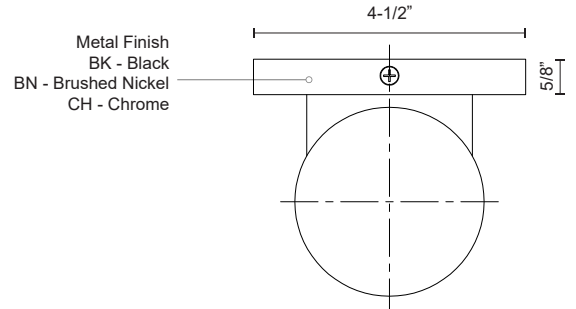

601431BN-LED
Brushed Nickel

601431BK-LED
Black

601431CH-LED
Chrome

SPECIFICATION DETAILS

* For custom options, consult factory for details.

Fixture Dimensions	W3-1/8" x H4-3/4" x E4"
Light Source	LED
Wattage	19W
Total Lumens	1200lm
Delivered Lumens	BK-705lm; BN-767lm; CH-868lm;
Voltage	120V
Color Temperature	3000K
CRI (Ra)	>90
Optional Color Temps	2700K - 5000K Available, Minimum Order Quantities Apply
LED Rated Life	50,000 hours
Dimming	100% - 10%, ELV Dimmer (Not Included)
Diffuser Details	Frosted acrylic diffuser
Location	Dry
Warranty	5 Years
Canopy Dimensions	W4-1/2" x H4-1/2" x E5/8"