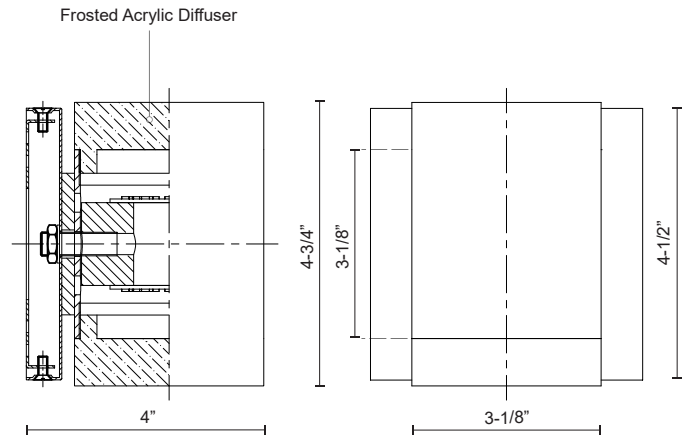

601431BN-LED
Brushed Nickel

601431BK-LED
Black

601431CH-LED
Chrome

SPECIFICATION DETAILS

* For custom options, consult factory for details.

Fixture Dimensions	W3-1/8" x H4-3/4" x E4"
Light Source	LED
Wattage	19W
Total Lumens	1200lm
Delivered Lumens	BK-705lm; BN-767lm; CH-868lm;
Voltage	120V
Color Temperature	3000K
CRI (Ra)	>90
Optional Color Temps	2700K - 5000K Available, Minimum Order Quantities Apply
LED Rated Life	50,000 hours
Dimming	100% - 10%, ELV Dimmer (Not Included)
Diffuser Details	Frosted acrylic diffuser
Location	Dry
Warranty	5 Years
Canopy Dimensions	W4-1/2" x H4-1/2" x E5/8"