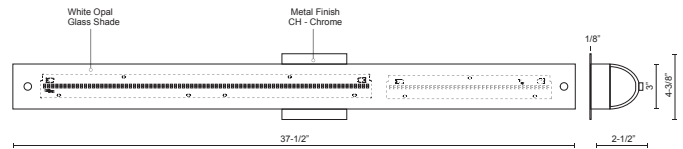

PEGGY
601004CH-LED
 VANITY

PROJECT

DESCRIPTION

Single lamp vanity with white opal glass half cylinder and frosted side covers, metal details available in chrome finish. Equipped with our powerful 120V AC LED technology

SPECIFICATION DETAILS

* For custom options, consult factory for details.

Fixture Dimensions	W37-1/2" x H3" x E2-1/2"
Light Source	LED
Wattage	43W
Total Lumens	3600lm
Delivered Lumens	CH-2459lm
Voltage	120V
Color Temperature	3000K
CRI (Ra)	>90
Optional Color Temps	2700K - 5000K Available, Minimum Order Quantities Apply
LED Rated Life	50,000 hours
Dimming	100% - 10%, ELV Dimmer (Not Included)
Glass Details	White Opal Glass
Location	Damp
Warranty	5 Years
ADA Compliant	Yes
Canopy Dimensions	W4-3/8" x H4-3/8" x E1/8"