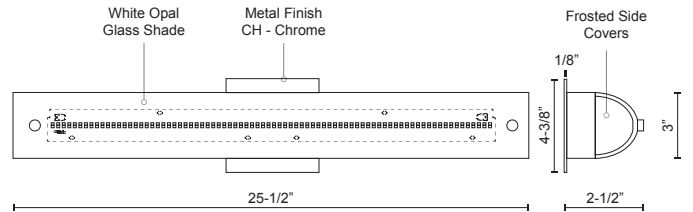

PEGGY
601003CH-LED
 VANITY

PROJECT

DESCRIPTION

Single lamp vanity with white opal glass half cylinder and frosted side covers, metal details available in chrome finish. Equipped with our powerful 120V AC LED technology

SPECIFICATION DETAILS

* For custom options, consult factory for details.

Fixture Dimensions	W25-1/2" x H3" x E2-1/2"
Light Source	LED
Wattage	29W
Total Lumens	2400lm
Delivered Lumens	CH-1259lm
Voltage	120V
Color Temperature	3000K
CRI (Ra)	>90
Optional Color Temps	2700K - 5000K Available, Minimum Order Quantities Apply
LED Rated Life	50,000 hours
Dimming	100% - 10%, ELV Dimmer (Not Included)
Glass Details	White Opal Glass
Location	Damp
Warranty	5 Years
ADA Compliant	Yes
Canopy Dimensions	W4-3/8" x H4-3/8" x E1/8"