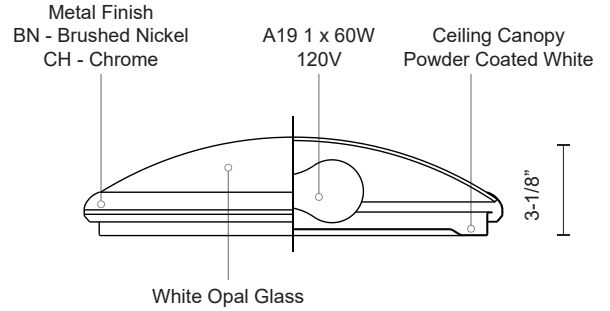

MALTA
51561
 FLUSH MOUNT

PROJECT

DESCRIPTION

Single lamp flush mount ceiling fixture with white opal glass and your choice of brushed nickel or chrome metal finish.

51561CH
 Chrome

51561BN
 Brushed Nickel

SPECIFICATION DETAILS

* For custom options, consult factory for details.

Fixture Dimensions	D12"x H3-1/8"
Lamp Type	Incandescent, A19, Medium Base
Bulbs Included	No
Wattage	1 x 60W
Voltage	120V
Glass Details	White Opal Glass
Location	Dry
Warranty	5 Years