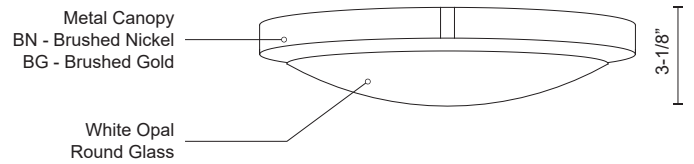

FLOYD
501122-LED
 FLUSH MOUNT

PROJECT

DESCRIPTION

Single LED flush mount ceiling fixture with round white opal glass. Metal details in brushed nickel & brushed gold finish, and is equipped with our powerful 120V AC LED technology

501122BG-LED
Brushed Gold

501122-LED
Brushed Nickel

SPECIFICATION DETAILS

* For custom options, consult factory for details.

Fixture Dimensions	D17" x H3-1/8"
Light Source	AC LED Module
Wattage	22W
Total Lumens	1600lm
Delivered Lumens	BN-1190lm
Voltage	120V
Color Temperature	3000K
CRI (Ra)	90CRI
Optional Color Temps	2700K - 5000K Available, Minimum Order Quantities Apply
LED Rated Life	50,000 hours
Dimming	100% - 10%, ELV Dimmer (Not Included)
Glass Details	Opal Glass
Location	Dry
Compliance	T24-JA8
Warranty	5 Years
Mounting Style	All Orientation; Ceiling and Wall;
CEC Title 24 JA8	Yes, JA8-19