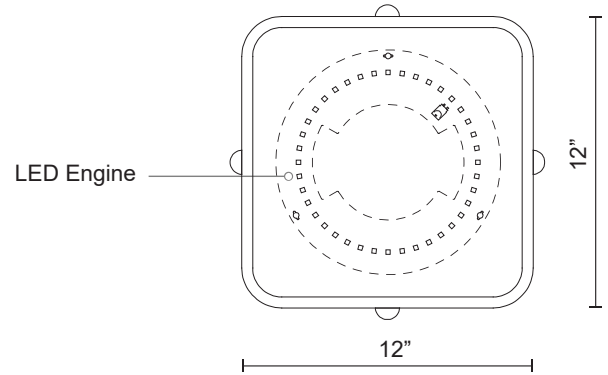

**TEMPLETON**  
**501113-LED**  
 FLUSH MOUNT

PROJECT

**DESCRIPTION**

Single LED flush mount ceiling fixture with square white opal glass. Metal details in brushed nickel & vintage brass finishes, and is equipped with our powerful 120V AC LED technology

501113-LED  
 Brushed Nickel

501113-VB  
 Vintage Brass

**SPECIFICATION DETAILS**

\* For custom options, consult factory for details.

<b>Fixture Dimensions</b>	W12" x L12" x H3-1/4"
<b>Light Source</b>	LED
<b>Wattage</b>	18W
<b>Total Lumens</b>	1300lm
<b>Delivered Lumens</b>	858lm
<b>Voltage</b>	120V
<b>Color Temperature</b>	3000K
<b>CRI (Ra)</b>	>90
<b>Optional Color Temps</b>	2700K - 5000K Available, Minimum Order Quantities Apply
<b>LED Rated Life</b>	50,000 hours
<b>Dimming</b>	100% - 10%, ELV Dimmer (Not Included)
<b>Glass Details</b>	White Opal Glass
<b>Location</b>	Dry
<b>Warranty</b>	5 Years