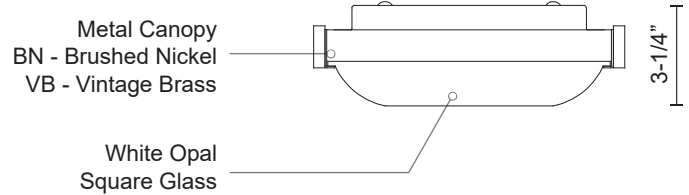

**TEMPLETON**  
**501113-LED**  
 FLUSH MOUNT

PROJECT

**DESCRIPTION**

Single LED flush mount ceiling fixture with square white opal glass. Metal details in brushed nickel & vintage brass finishes, and is equipped with our powerful 120V AC LED technology

501113-LED  
 Brushed Nickel

501113-VB  
 Vintage Brass

**SPECIFICATION DETAILS**

\* For custom options, consult factory for details.

<b>Fixture Dimensions</b>	W12" x L12" x H3-1/4"
<b>Light Source</b>	LED
<b>Wattage</b>	18W
<b>Total Lumens</b>	1300lm
<b>Delivered Lumens</b>	858lm
<b>Voltage</b>	120V
<b>Color Temperature</b>	3000K
<b>CRI (Ra)</b>	>90
<b>Optional Color Temps</b>	2700K - 5000K Available, Minimum Order Quantities Apply
<b>LED Rated Life</b>	50,000 hours
<b>Dimming</b>	100% - 10%, ELV Dimmer (Not Included)
<b>Glass Details</b>	White Opal Glass
<b>Location</b>	Dry
<b>Warranty</b>	5 Years