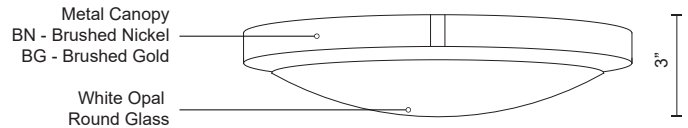

**FLOYD**  
**50112-LED**  
 FLUSH MOUNT

PROJECT

**DESCRIPTION**

Single LED flush mount ceiling fixture with round white opal glass. Metal details in brushed nickel & brushed gold finish, and is equipped with our powerful 120V AC LED technology

50112BG-LED  
Brushed Gold

50112-LED  
Brushed Nickel

**SPECIFICATION DETAILS**

\* For custom options, consult factory for details.

<b>Fixture Dimensions</b>	D13" x H3"
<b>Light Source</b>	AC LED Module
<b>Wattage</b>	19W
<b>Total Lumens</b>	1300lm
<b>Delivered Lumens</b>	BN-995lm
<b>Voltage</b>	120V
<b>Color Temperature</b>	3000K
<b>CRI (Ra)</b>	90CRI
<b>Optional Color Temps</b>	2700K - 5000K Available, Minimum Order Quantities Apply
<b>LED Rated Life</b>	50,000 hours
<b>Dimming</b>	100% - 10%, ELV Dimmer (Not Included)
<b>Glass Details</b>	Opal Glass
<b>Location</b>	Dry
<b>Compliance</b>	T24-JA8
<b>Warranty</b>	5 Years
<b>Mounting Style</b>	All Orientation; Ceiling and Wall;
<b>CEC Title 24 JA8</b>	Yes, JA8-19