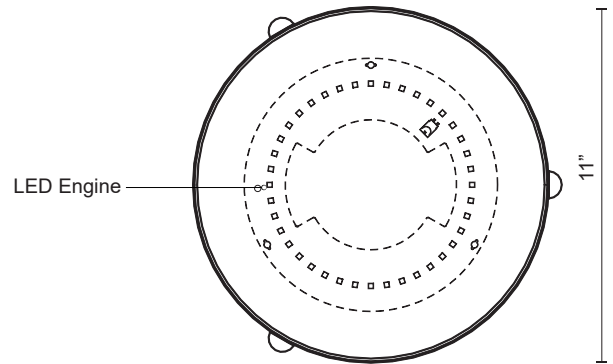

**FLOYD**  
**501102-LED**  
 FLUSH MOUNT

PROJECT

**DESCRIPTION**

Single LED flush mount ceiling fixture with round white opal glass. Metal details in brushed nickel & brushed gold finish, and is equipped with our powerful 120V AC LED technology

501102-LED  
 Brushed Nickel

501102BG-LED  
 Brushed Gold

**SPECIFICATION DETAILS**

\* For custom options, consult factory for details.

<b>Fixture Dimensions</b>	D11" x H3"
<b>Light Source</b>	AC LED Module
<b>Total Lumens</b>	1300lm
<b>Wattage</b>	17W
<b>Delivered Lumens</b>	BG-860lm; BN-912lm;
<b>Voltage</b>	120V
<b>Color Temperature</b>	3000K
<b>CRI (Ra)</b>	90CRI
<b>Optional Color Temps</b>	2700K - 5000K Available, Minimum Order Quantities Apply
<b>LED Rated Life</b>	50,000 hours
<b>Dimming</b>	100% - 10%, ELV Dimmer (Not Included)
<b>Glass Details</b>	Opal Glass
<b>Location</b>	Dry
<b>Warranty</b>	5 Years
<b>Compliance</b>	Energy Star; T24-JA8;
<b>Mounting Style</b>	All Orientation; Ceiling and Wall;
<b>CEC Title 24 JA8</b>	Yes, JA8-19
<b>Energy Star Certified</b>	Energy Star Compliant