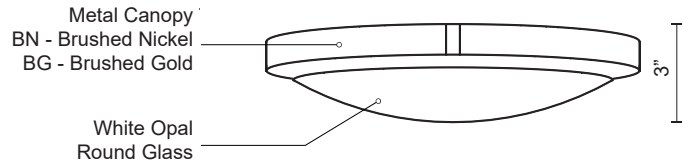

**FLOYD**  
**501102-LED**  
 FLUSH MOUNT

PROJECT

**DESCRIPTION**

Single LED flush mount ceiling fixture with round white opal glass. Metal details in brushed nickel & brushed gold finish, and is equipped with our powerful 120V AC LED technology

501102-LED  
 Brushed Nickel

501102BG-LED  
 Brushed Gold

**SPECIFICATION DETAILS**

\* For custom options, consult factory for details.

<b>Fixture Dimensions</b>	D11" x H3"
<b>Light Source</b>	AC LED Module
<b>Total Lumens</b>	1300lm
<b>Wattage</b>	17W
<b>Delivered Lumens</b>	BG-860lm; BN-912lm;
<b>Voltage</b>	120V
<b>Color Temperature</b>	3000K
<b>CRI (Ra)</b>	90CRI
<b>Optional Color Temps</b>	2700K - 5000K Available, Minimum Order Quantities Apply
<b>LED Rated Life</b>	50,000 hours
<b>Dimming</b>	100% - 10%, ELV Dimmer (Not Included)
<b>Glass Details</b>	Opal Glass
<b>Location</b>	Dry
<b>Warranty</b>	5 Years
<b>Compliance</b>	Energy Star; T24-JA8;
<b>Mounting Style</b>	All Orientation; Ceiling and Wall;
<b>CEC Title 24 JA8</b>	Yes, JA8-19
<b>Energy Star Certified</b>	Energy Star Compliant