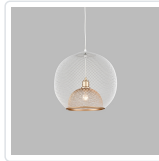

GIBRALTAR
494418
 PENDANTS

PROJECT

DESCRIPTION

Single lamp pendant with spherical powder-coated wire mesh shade. Color configurations include uniform black, white or an exterior black or white mesh with inner gold mesh. Suspended by matching cable. Available in 2 sizes.

494418-BK/GD
Black/Gold

494418-WH
White

494418-BK
Black

494418-WH/GD
White/Gold

SPECIFICATION DETAILS

* For custom options, consult factory for details.

Fixture Dimensions	D18" x H17"
Lamp Type	Incandescent, Medium Base
Bulbs Included	No
Wattage	1 x 60W
Voltage	120V
Shade Details	Wire Mesh Shade
Adjustable	Yes
Wire Length	120" Max
Wire Type	Color Matching SVT Cord
Location	Dry
Warranty	5 Years
Canopy Dimensions	D4-3/4" x H3/4"