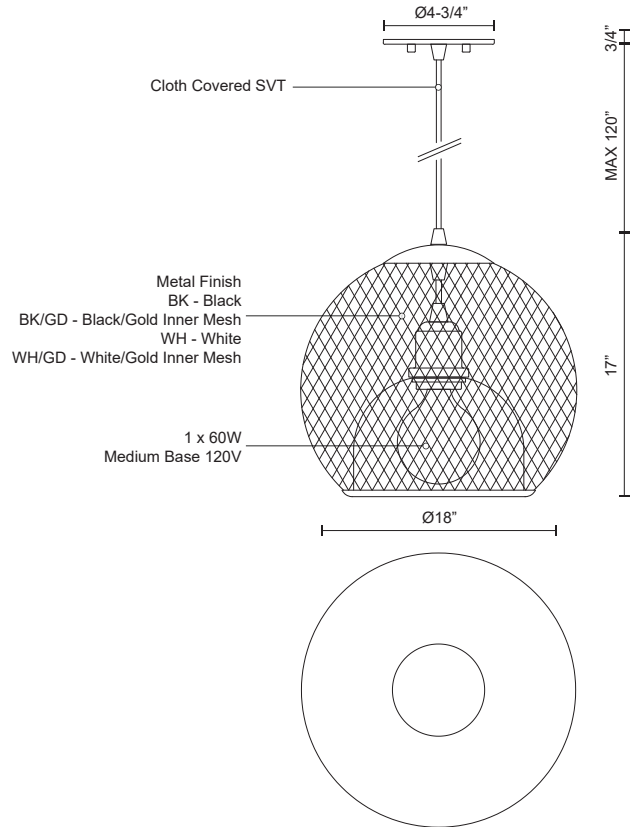

GIBRALTAR
494418
 PENDANTS

PROJECT

DESCRIPTION

Single lamp pendant with spherical powder-coated wire mesh shade. Color configurations include uniform black, white or an exterior black or white mesh with inner gold mesh. Suspended by matching cable. Available in 2 sizes.

494418-BK/GD
Black/Gold

494418-WH
White

494418-BK
Black

494418-WH/GD
White/Gold

SPECIFICATION DETAILS

* For custom options, consult factory for details.

Fixture Dimensions	D18" x H17"
Lamp Type	Incandescent, Medium Base
Bulbs Included	No
Wattage	1 x 60W
Voltage	120V
Shade Details	Wire Mesh Shade
Adjustable	Yes
Wire Length	120" Max
Wire Type	Color Matching SVT Cord
Location	Dry
Warranty	5 Years
Canopy Dimensions	D4-3/4" x H3/4"