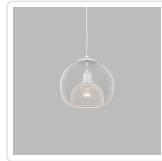

GIBRALTAR
494412
 PENDANTS

PROJECT

494412-BK/GD
 Black/Gold

494412-BK
 Black

494412-WH/GD
 White/Gold

494412-WH
 White

SPECIFICATION DETAILS

* For custom options, consult factory for details.

Fixture Dimensions	D12" x H11-1/2"
Lamp Type	Incandescent, Medium Base
Bulbs Included	No
Wattage	1 x 60W
Voltage	120V
Shade Details	Wire Mesh Shade
Adjustable	Yes
Wire Length	120" Max
Wire Type	Color Matching SVT Cord
Location	Dry
Warranty	5 Years
Canopy Dimensions	D4-3/4" x H3/4"

DESCRIPTION

Single lamp pendant with spherical powder-coated wire mesh shade. Color configurations include uniform black, white or an exterior black or white mesh with inner gold mesh. Suspended by matching cable. Available in 2 sizes.