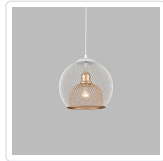

GIBRALTAR
494412
 PENDANTS

PROJECT

494412-BK/GD
 Black/Gold

494412-BK
 Black

494412-WH/GD
 White/Gold

494412-WH
 White

SPECIFICATION DETAILS

* For custom options, consult factory for details.

Fixture Dimensions	D12" x H11-1/2"
Lamp Type	Incandescent, Medium Base
Bulbs Included	No
Wattage	1 x 60W
Voltage	120V
Shade Details	Wire Mesh Shade
Adjustable	Yes
Wire Length	120" Max
Wire Type	Color Matching SVT Cord
Location	Dry
Warranty	5 Years
Canopy Dimensions	D4-3/4" x H3/4"

DESCRIPTION

Single lamp pendant with spherical powder-coated wire mesh shade. Color configurations include uniform black, white or an exterior black or white mesh with inner gold mesh. Suspended by matching cable. Available in 2 sizes.