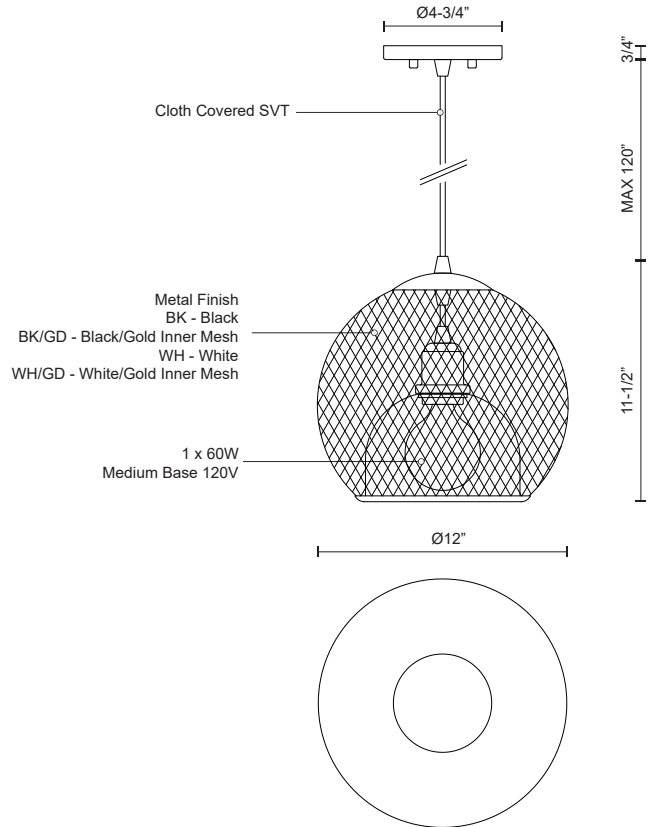

GIBRALTAR
494412
 PENDANTS

PROJECT

494412-BK/GD
 Black/Gold

494412-BK
 Black

494412-WH/GD
 White/Gold

494412-WH
 White

SPECIFICATION DETAILS

* For custom options, consult factory for details.

Fixture Dimensions	D12" x H11-1/2"
Lamp Type	Incandescent, Medium Base
Bulbs Included	No
Wattage	1 x 60W
Voltage	120V
Shade Details	Wire Mesh Shade
Adjustable	Yes
Wire Length	120" Max
Wire Type	Color Matching SVT Cord
Location	Dry
Warranty	5 Years
Canopy Dimensions	D4-3/4" x H3/4"

DESCRIPTION

Single lamp pendant with spherical powder-coated wire mesh shade. Color configurations include uniform black, white or an exterior black or white mesh with inner gold mesh. Suspended by matching cable. Available in 2 sizes.