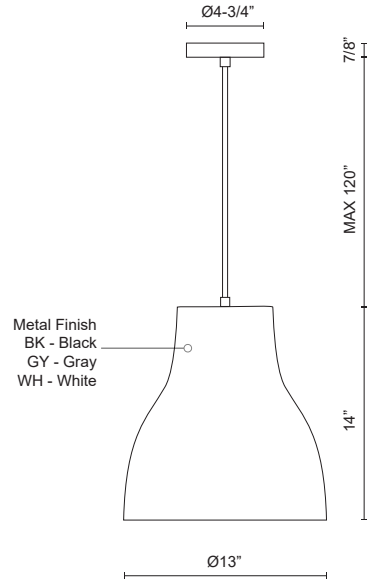

**CRADLE
494213
PENDANTS**

PROJECT

DESCRIPTION

Single-lamp pendant with tapered aluminum shade showcasing powder-coated finishes. Exterior shade colors are either black, gray or white, with matte white interior. Suspended by cloth cable . Available in three sizes.

494213-BK
Black

494213-GY
Gray

494213-WH
White

SPECIFICATION DETAILS

* For custom options, consult factory for details.

Fixture Dimensions	D13" x H14"
Lamp Type	Incandescent, Medium Base
Bulbs Included	No
Wattage	1 x 60W
Voltage	120V
Shade Details	Spun Aluminum Shade
Adjustable	Yes
Wire Length	120" Max
Wire Type	Color Matching SVT Cord
Location	Dry
Warranty	5 Years
Canopy Dimensions	D4-3/4" x H7/8"