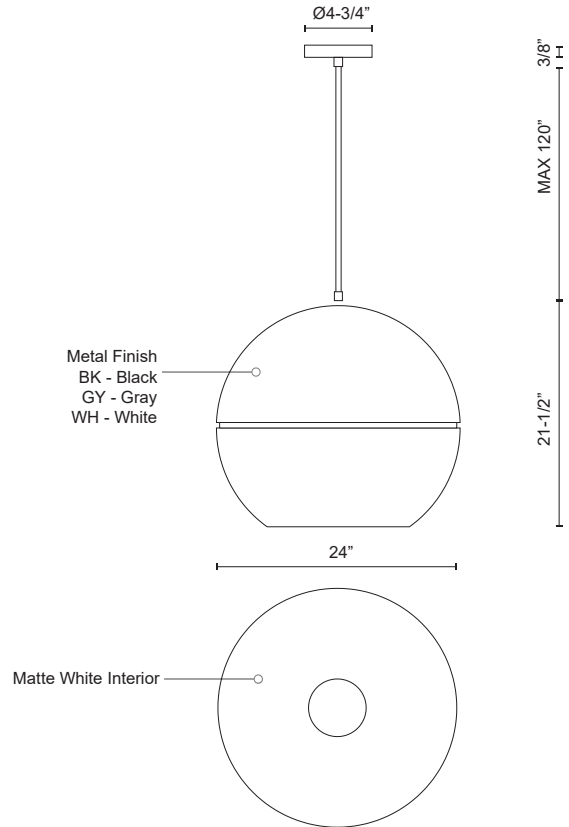

**LUCAS
494024
PENDANTS**

PROJECT

494024-BK
Black

494024-GY
Gray

494024-WH
White

SPECIFICATION DETAILS

* For custom options, consult factory for details.

Fixture Dimensions	D24" x H21-1/2"
Lamp Type	Incandescent, Medium Base
Bulbs Included	No
Wattage	1 x 60W
Voltage	120V
Shade Details	Heavy Spun Shade
Adjustable	Yes
Wire Length	120" Max
Wire Type	Color Matching SVT Cord
Location	Dry
Warranty	5 Years
Canopy Dimensions	D4-3/4" x H3/8"

DESCRIPTION

Single-lamp pendant with split spherical aluminum shade showcasing powder-coated finishes against a matte white interior. Exterior shade colors are gray, white or black. Suspended by cloth cable. Available in two sizes.