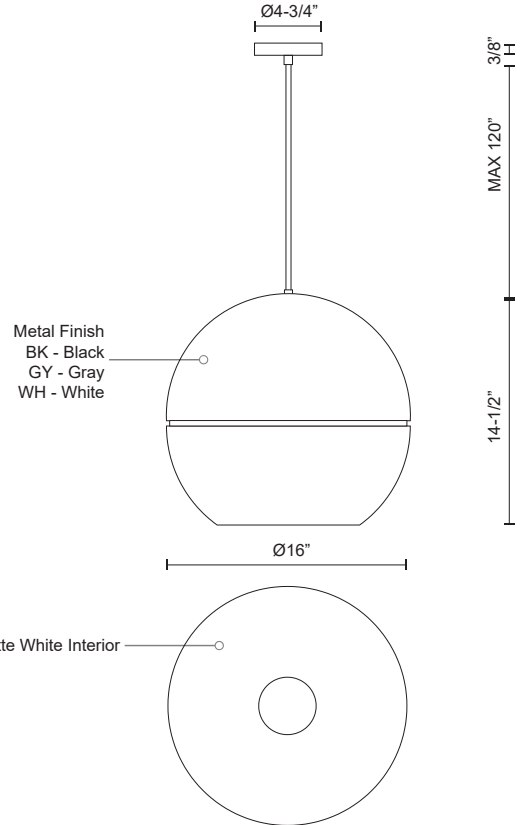

**LUCAS
494016
PENDANTS**

PROJECT

DESCRIPTION

Single-lamp pendant with split spherical aluminum shade showcasing powder-coated finishes against a matte white interior. Exterior shade colors are gray, white or black. Suspended by cloth cable. Available in two sizes.

494016-GY
Gray

494016-BK
Black

494016-WH
White

SPECIFICATION DETAILS

* For custom options, consult factory for details.

Fixture Dimensions	D16" x H14-1/2"
Lamp Type	Incandescent, Medium Base
Bulbs Included	No
Wattage	1 x 60W
Voltage	120V
Shade Details	Heavy Spun Shade
Adjustable	Yes
Wire Length	120" Max
Wire Type	Color Matching SVT Cord
Location	Dry
Warranty	5 Years
Canopy Dimensions	D4-3/4" x H3/8"