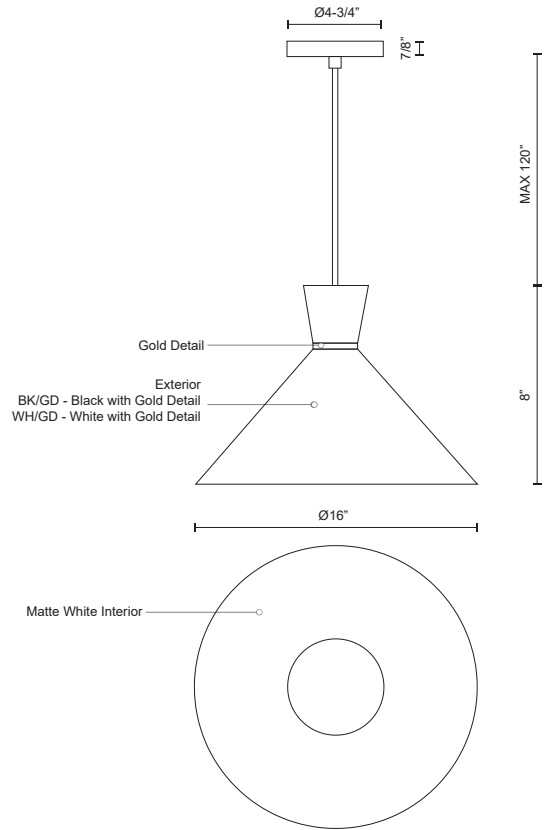

VANDERBILT
493216
 PENDANTS

PROJECT

DESCRIPTION

Single-lamp pendant with conical aluminum shade with fine powder-coated finishes and anodized gold ring detail. Exterior shade colors are white or black, with matte white interior. Suspended by cloth cable

493216-WH/GD
 White with Gold
 detail

493216-BK/GD
 Black with Gold
 detail

SPECIFICATION DETAILS

* For custom options, consult factory for details.

Fixture Dimensions	D16" x H8"
Lamp Type	Incandescent, Medium Base
Bulbs Included	No
Wattage	1 x 60W
Voltage	120V
Shade Details	Spun Aluminum Shade
Adjustable	Yes
Wire Length	120" Max
Wire Type	Color Matching SJT Cord
Location	Dry
Warranty	5 Years
Canopy Dimensions	D4-3/4" x H7/8"