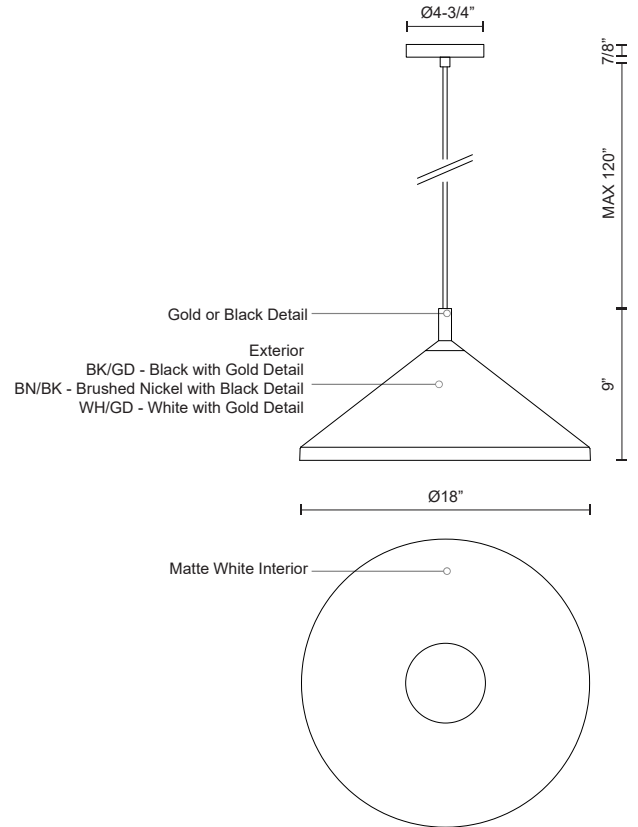

DOROTHY
493118
 PENDANTS

PROJECT

DESCRIPTION

Single lamp pendant with conical aluminum shade with fine powder-coated or plated finishes with contrasting finial. Exterior shade colors are black or white with gold detail or brushed nickel with black detail. Suspended by cloth cable. Available in 2 sizes.

493118-BK/GD
 Black with Gold detail

493118-BN/BK
 Brushed Nickel with Black detail

493118-WH/GD
 White with Gold detail

SPECIFICATION DETAILS

* For custom options, consult factory for details.

Fixture Dimensions	D18" x H9"
Lamp Type	Incandescent, Medium Base
Bulbs Included	No
Wattage	1 x 60W
Voltage	120V
Shade Details	Spun Aluminum Shade
Adjustable	Yes
Wire Length	120" Max
Wire Type	Color Matching SVT Cord
Location	Dry
Warranty	5 Years
Canopy Dimensions	D4-3/4" x H7/8"