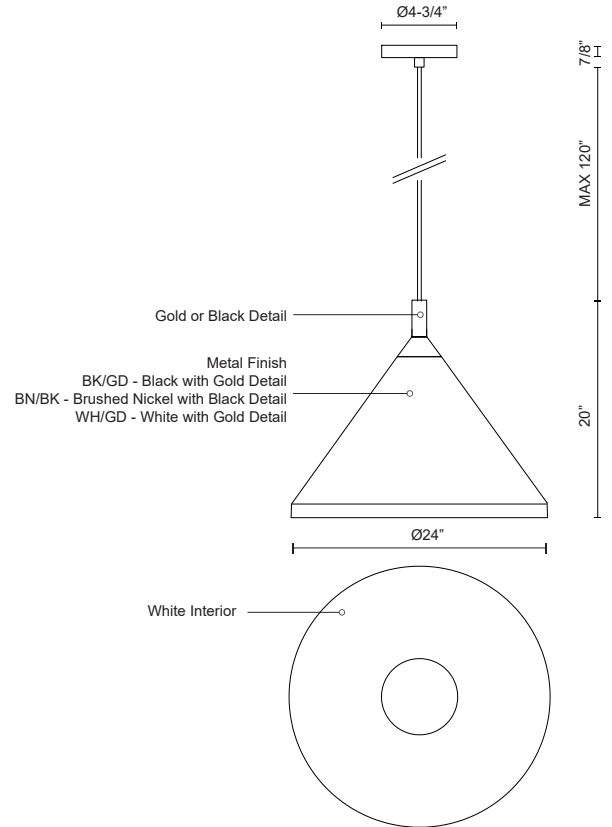

DOROTHY
492824
 PENDANTS

PROJECT

492824-BN/BK
 Brushed Nickel with
 Black detail

492824-BK/GD
 Black with Gold
 detail

492824-WH/GD
 White with Gold
 detail

SPECIFICATION DETAILS

* For custom options, consult factory for details.

Fixture Dimensions	D24" x H20"
Lamp Type	Incandescent, Medium Base
Bulbs Included	No
Wattage	1 x 60W
Voltage	120V
Shade Details	Spun Aluminum Shade
Adjustable	Yes
Wire Length	120" Max
Wire Type	Color Matching SVT Cord
Location	Dry
Warranty	5 Years
Canopy Dimensions	D4-3/4" x H7/8"

DESCRIPTION

Single lamp pendant with conical aluminum shade with fine powder-coated or plated finishes with contrasting finial. Exterior shade colors are black or white with gold detail or brushed nickel with black detail. Suspended by cloth cable. Available in 2 sizes.