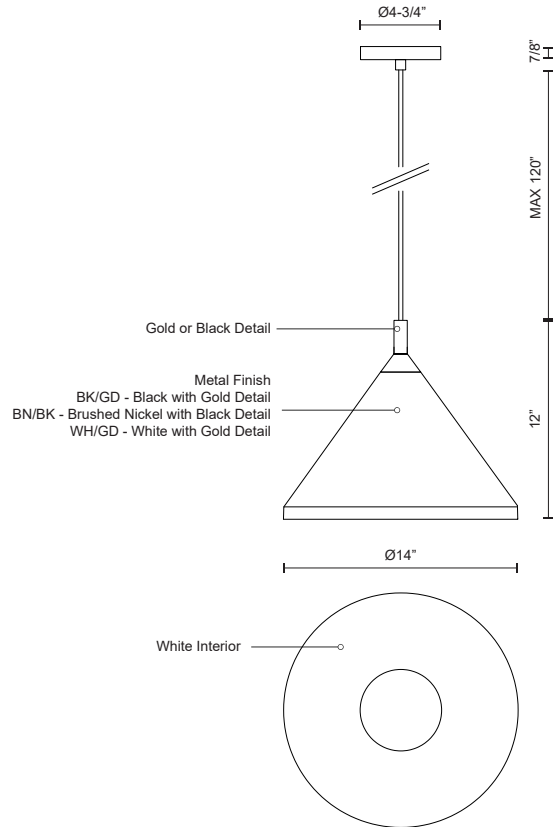

DOROTHY 492814

PENDANTS

PROJECT

492814-BK/GD
Black with Gold
detail

492814-BN/BK
Brushed Nickel with
Black detail

492814-WH/GD
White with Gold
detail

SPECIFICATION DETAILS

* For custom options, consult factory for details.

Fixture Dimensions	D14" x H12"
Lamp Type	Incandescent, Medium Base
Bulbs Included	No
Wattage	1 x 60W
Voltage	120V
Shade Details	Spun Aluminum Shade
Adjustable	Yes
Wire Length	120" Max
Wire Type	Color Matching SVT Cord
Location	Dry
Warranty	5 Years
Canopy Dimensions	D4-3/4" x H7/8"

DESCRIPTION

Single lamp pendant with conical aluminum shade with fine powder-coated or plated finishes with contrasting finial. Exterior shade colors are black or white with gold detail or brushed nickel with black detail. Suspended by cloth cable. Available in 2 sizes.