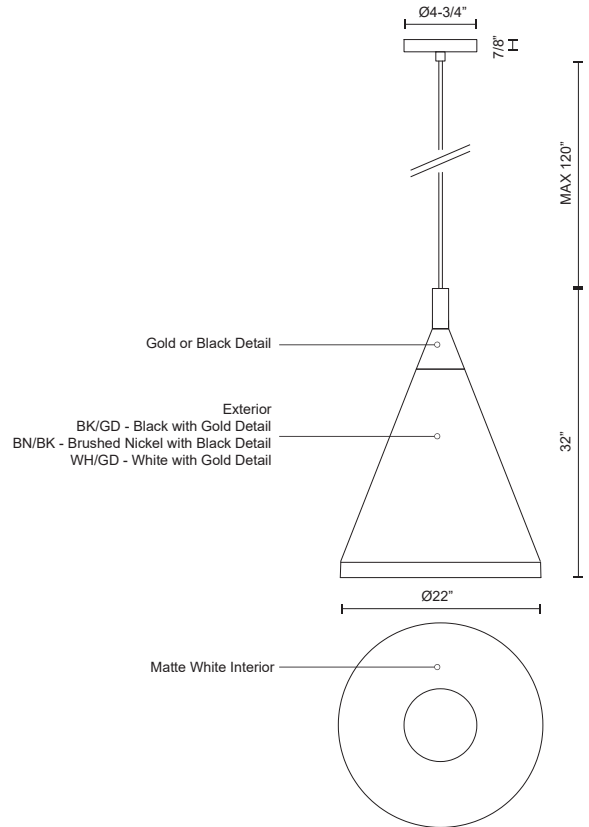

DOROTHY
492722
 PENDANTS

PROJECT

492722-BN/BK
 Brushed Nickel with
 Black detail

492722-BK/GD
 Black with Gold
 detail

492722-WH/GD
 White with Gold
 detail

SPECIFICATION DETAILS

* For custom options, consult factory for details.

Fixture Dimensions	D22" x H32"
Lamp Type	Incandescent, Medium Base
Bulbs Included	No
Wattage	1 x 60W
Voltage	120V
Shade Details	Spun Aluminum Shade
Adjustable	Yes
Wire Length	120" Max
Wire Type	Color Matching SVT Cord
Location	Dry
Warranty	5 Years
Canopy Dimensions	D4-3/4" x H7/8"

DESCRIPTION

Single lamp pendant with conical aluminum shade with fine powder-coated or plated finishes with contrasting finial. Exterior shade colors are black or white with gold detail or brushed nickel with black detail. Suspended by cloth cable. Available in 3 sizes.