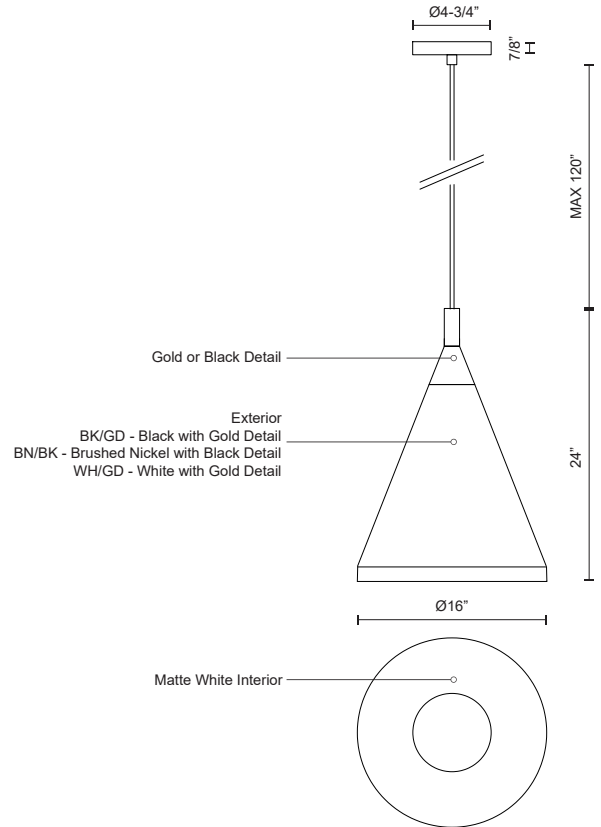

DOROTHY
492716
 PENDANTS

PROJECT

DESCRIPTION

Single lamp pendant with conical aluminum shade with fine powder-coated or plated finishes with contrasting finial. Exterior shade colors are black or white with gold detail or brushed nickel with black detail. Suspended by cloth cable. Available in 3 sizes.

492716-BK/GD
 Black with Gold detail

492716-BN/BK
 Brushed Nickel with Black detail

492716-WH/GD
 White with Gold detail

SPECIFICATION DETAILS

* For custom options, consult factory for details.

Fixture Dimensions	D16" x H24"
Lamp Type	Incandescent, Medium Base
Bulbs Included	No
Wattage	1 x 60W
Voltage	120V
Shade Details	Spun Aluminum Shade
Adjustable	Yes
Wire Length	120" Max
Wire Type	Color Matching SVT Cord
Location	Dry
Warranty	5 Years
Canopy Dimensions	D4-3/4" x H7/8"