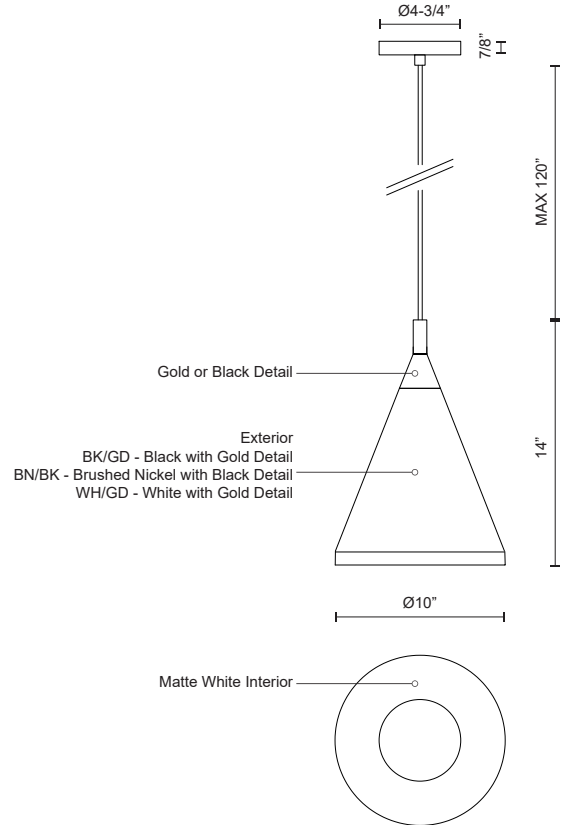

### DESCRIPTION

Single lamp pendant with conical aluminum shade with fine powder-coated or plated finishes with contrasting finial. Exterior shade colors are black or white with gold detail or brushed nickel with black detail. Suspended by cloth cable. Available in 3 sizes.

492710-BN/BK  
Brushed Nickel with  
Black detail

492710-BK/GD  
Black with Gold  
detail

492710-WH/GD  
White with Gold  
detail

### SPECIFICATION DETAILS

\* For custom options, consult factory for details.

<b>Fixture Dimensions</b>	D10" x H14"
<b>Lamp Type</b>	Incandescent, Medium Base
<b>Bulbs Included</b>	No
<b>Wattage</b>	1 x 60W
<b>Voltage</b>	120V
<b>Shade Details</b>	Spun Aluminum Shade
<b>Adjustable</b>	Yes
<b>Wire Length</b>	120" Max
<b>Wire Type</b>	Color Matching SVT Cord
<b>Location</b>	Dry
<b>Warranty</b>	5 Years
<b>Canopy Dimensions</b>	D4-3/4" x H7/8"