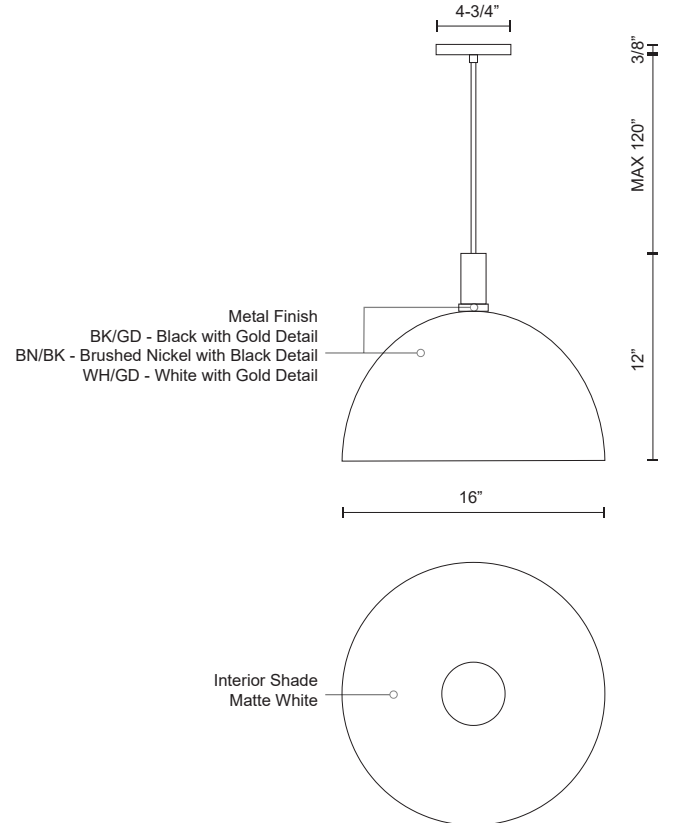

White with Gold
detail

SPECIFICATION DETAILS

* For custom options, consult factory for details.

Fixture Dimensions	D16" x H12"
Lamp Type	Incandescent, Medium Base
Bulbs Included	No
Wattage	1 x 60W
Voltage	120V
Shade Details	Spun Aluminum Shade
Adjustable	Yes
Wire Length	120" Max
Wire Type	Color Matching SVT Cord
Location	Dry
Warranty	5 Years
Canopy Dimensions	D4-3/4" x H3/8"

DESCRIPTION

Single-lamp pendant with aluminum dome shade showcasing powder-coated or plated finishes with metal details and a matte white interior. Exterior shade colors are black, brushed nickel, or white. Suspended by cloth cable. Available in three sizes.