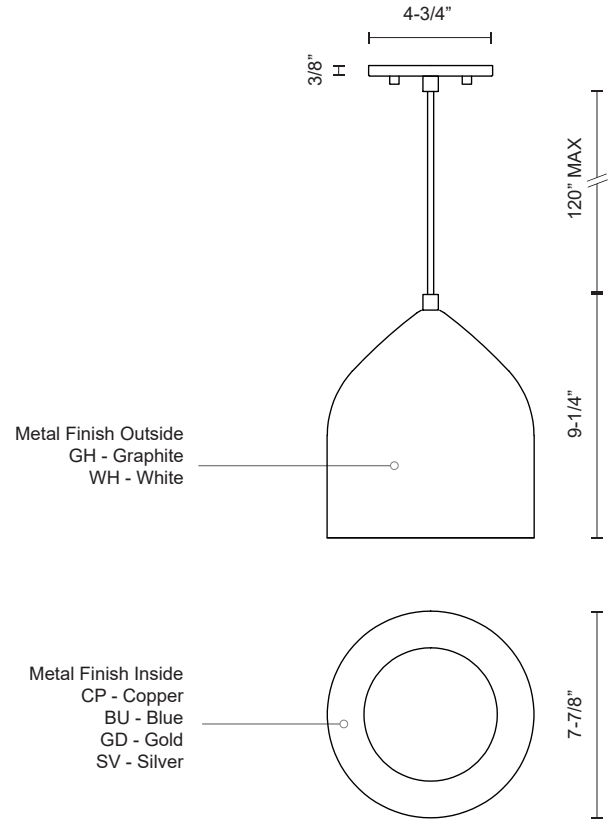

**HELENA**  
**49108**  
PENDANTS

PROJECT

**DESCRIPTION**

Single-lamp pendant with spun aluminum shade showcasing powder-coated finishes in contrasting hues. Exterior shade colors are graphite or white, with either silver, gold, copper or blue on the interior. Available in two sizes.

**SPECIFICATION DETAILS**

\* For custom options, consult factory for details.

<b>Fixture Dimensions</b>	D7-7/8" x H9-1/4"
<b>Lamp Type</b>	Incandescent, Medium Base
<b>Bulbs Included</b>	No
<b>Wattage</b>	1 x 60W
<b>Voltage</b>	120V
<b>Shade Details</b>	Spun Aluminum Shade
<b>Adjustable</b>	Yes
<b>Wire Length</b>	120" Max
<b>Wire Type</b>	Color Matching SVT Cord
<b>Location</b>	Dry
<b>Warranty</b>	5 Years
<b>Canopy Dimensions</b>	D4-3/4" x H3/8"