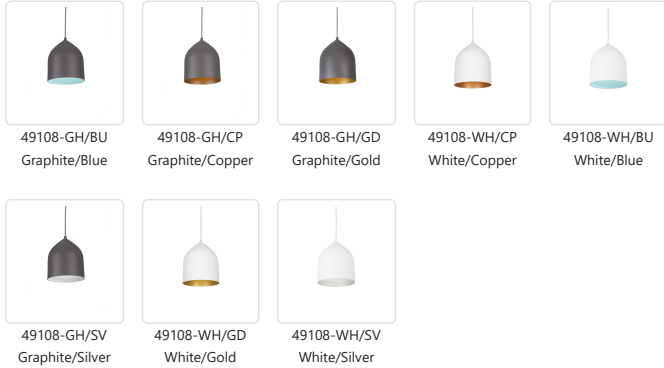

**HELENA**  
**49108**  
PENDANTS

PROJECT

**DESCRIPTION**

Single-lamp pendant with spun aluminum shade showcasing powder-coated finishes in contrasting hues. Exterior shade colors are graphite or white, with either silver, gold, copper or blue on the interior. Available in two sizes.

**SPECIFICATION DETAILS**

\* For custom options, consult factory for details.

<b>Fixture Dimensions</b>	D7-7/8" x H9-1/4"
<b>Lamp Type</b>	Incandescent, Medium Base
<b>Bulbs Included</b>	No
<b>Wattage</b>	1 x 60W
<b>Voltage</b>	120V
<b>Shade Details</b>	Spun Aluminum Shade
<b>Adjustable</b>	Yes
<b>Wire Length</b>	120" Max
<b>Wire Type</b>	Color Matching SVT Cord
<b>Location</b>	Dry
<b>Warranty</b>	5 Years
<b>Canopy Dimensions</b>	D4-3/4" x H3/8"