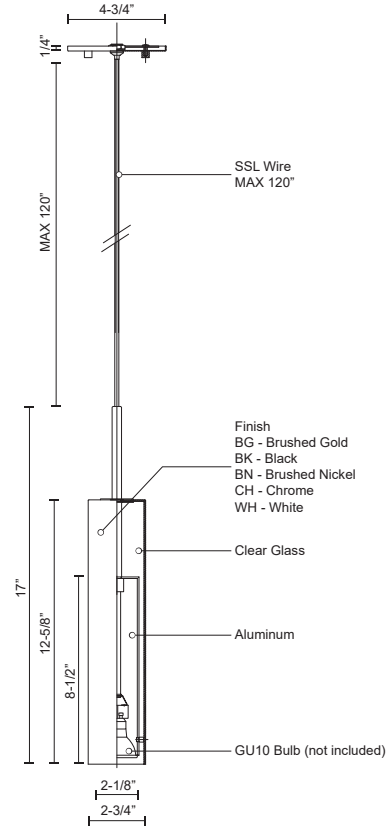

JARVIS
41411
PENDANTS

PROJECT

DESCRIPTION

Clear glass shade encases aluminum cylindrical socket housing with matte powder-coat or plated finish. Down light

SPECIFICATION DETAILS

* For custom options, consult factory for details.

Fixture Dimensions	D2-3/4" x H12-5/8"
Lamp Type	Halogen, GU10
Wattage	1 x 50W
Voltage	120V
Glass Details	Clear Glass
Adjustable	Yes
Wire Length	120" Max
Wire Type	BG, CH, WH - Clear SSL Wire; BK - Black SSL Wire;
Location	Dry
Bulbs Included	No
Warranty	5 Years
Canopy Dimensions	D4-3/4" x H1/4"