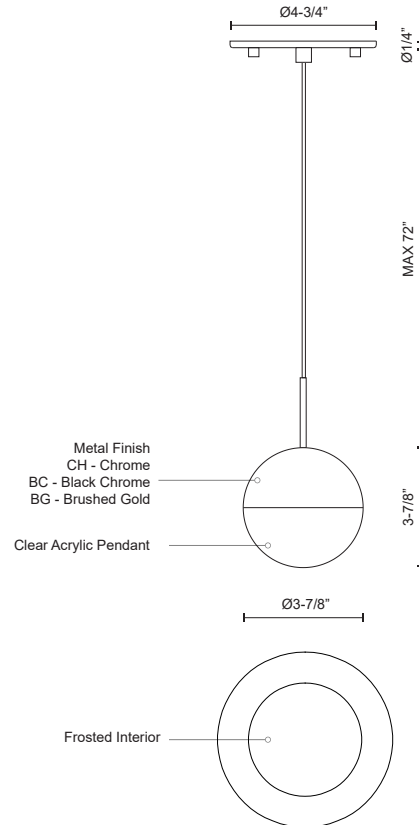

PLUTO 402801-LED

PENDANTS

PROJECT

402801BG-LED
Brushed Gold

402801CH-LED
Chrome

402801BC-LED
Black Chrome

SPECIFICATION DETAILS

* For custom options, consult factory for details.

Fixture Dimensions	D3-7/8" x H3-7/8"
Light Source	AC LED Module
Wattage	6W
Total Lumens	505lm
Delivered Lumens	CH-410lm
Voltage	120V
Color Temperature	3000K
CRI (Ra)	90CRI
Optional Color Temps	2700K - 5000K Available, Minimum Order Quantities Apply
LED Rated Life	50,000 hours
Dimming	100% - 10%, ELV Dimmer (Not Included)
Glass Details	Frosted Interior Clear Glass
Adjustable	Yes
Wire Length	72" Max
Wire Type	Clear SSL Wire
Location	Dry
Warranty	5 Years
Canopy Dimensions	D4-3/4" x H1/2"

DESCRIPTION

A timeless spherical geometry is inherent to the Pluto pendant. A split line at the globe equator separates complementary plated LED housing from translucent acrylic diffuser. The multiple color options make the fixture a perfect furnishing accent or, in multiples, a focal point.