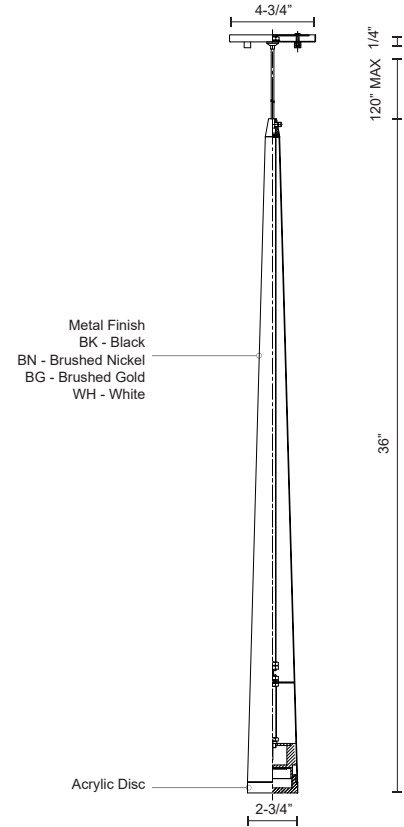

# MINA 401216-LED

### SPECIFICATION DETAILS

\* For custom options, consult factory for details.

<b>Fixture Dimensions</b>	D2-3/4" x H36"
<b>Light Source</b>	AC LED Module
<b>Total Lumens</b>	600lm
<b>Wattage</b>	9W
<b>Delivered Lumens</b>	390lm
<b>Voltage</b>	120V
<b>Color Temperature</b>	3000K
<b>CRI (Ra)</b>	90CRI
<b>Optional Color Temps</b>	2700K - 5000K Available, Minimum Order Quantities Apply
<b>LED Rated Life</b>	50,000 hours
<b>Diffuser Details</b>	Acrylic diffuser
<b>Dimming</b>	100% - 10%, ELV Dimmer (Not Included)
<b>Adjustable</b>	Yes
<b>Wire Length</b>	120" Max
<b>Wire Type</b>	Clear SSL Wire
<b>Location</b>	Dry
<b>Warranty</b>	5 Years
<b>Canopy Dimensions</b>	D4-3/4" x H1/4"

### DESCRIPTION

Single LED pendant, sleek conical shape with clear acrylic diffuser. Round canopy matches the selected finish. Equipped with our powerful 120V AC LED technology, available in three different sizes 12", 24" and 36"