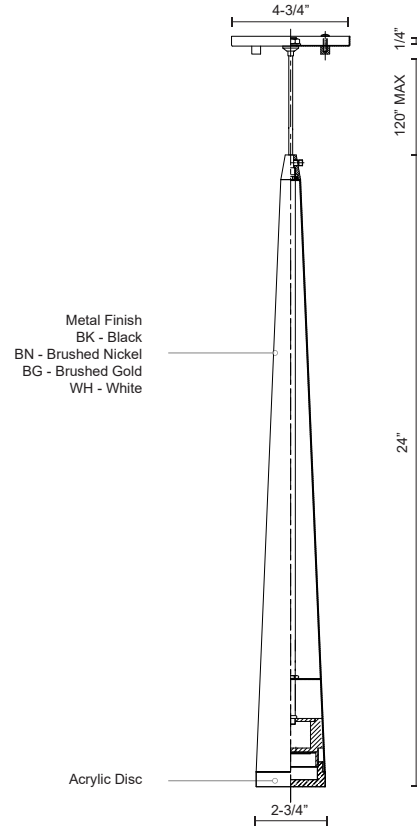

MINA 401215-LED

PENDANTS

PROJECT

401215BK-LED
Black

401215BN-LED
Brushed Nickel

401215BG-LED
Brushed Gold

401215WH-LED
White

SPECIFICATION DETAILS

* For custom options, consult factory for details.

Fixture Dimensions	D2-3/4" x H24"
Light Source	AC LED Module
Total Lumens	600lm
Wattage	9W
Delivered Lumens	368lm
Voltage	120V
Color Temperature	3000K
CRI (Ra)	90CRI
Optional Color Temps	2700K - 5000K Available, Minimum Order Quantities Apply
LED Rated Life	50,000 hours
Dimming	100% - 10%, ELV Dimmer (Not Included)
Diffuser Details	Acrylic diffuser
Adjustable	Yes
Wire Length	120" Max
Wire Type	Clear SSL Wire
Location	Dry
Warranty	5 Years
Canopy Dimensions	D4-3/4" x H1/4"

DESCRIPTION

Single LED pendant, sleek conical shape with clear acrylic diffuser. Round canopy matches the selected finish. Equipped with our powerful 120V AC LED technology, available in three different sizes 12", 24" and 36"