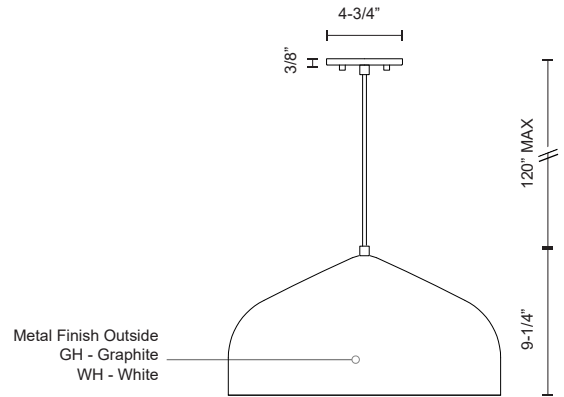

**HELENA
49117
PENDANTS**

PROJECT

DESCRIPTION

Single-lamp pendant with spun aluminum shade showcasing powder-coated finishes in contrasting hues. Exterior shade colors are graphite or white, with either silver, gold, copper or blue on the interior. Available in two sizes.

SPECIFICATION DETAILS

* For custom options, consult factory for details.

| | |
|---------------------------|---------------------------|
| Fixture Dimensions | D16-7/8" x H9-1/4" |
| Lamp Type | Incandescent, Medium Base |
| Bulbs Included | No |
| Wattage | 1 x 60W |
| Voltage | 120V |
| Shade Details | Spun Aluminum Shade |
| Adjustable | Yes |
| Wire Length | 120" Max |
| Wire Type | Color Matching SVT Cord |
| Location | Dry |
| Warranty | 5 Years |
| Canopy Dimensions | D4-3/4" x H3/8" |