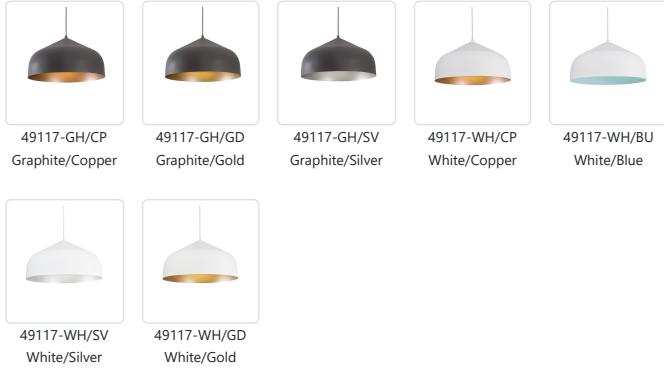

**HELENA
49117
PENDANTS**

PROJECT

DESCRIPTION

Single-lamp pendant with spun aluminum shade showcasing powder-coated finishes in contrasting hues. Exterior shade colors are graphite or white, with either silver, gold, copper or blue on the interior. Available in two sizes.

SPECIFICATION DETAILS

* For custom options, consult factory for details.

| | |
|---------------------------|---------------------------|
| Fixture Dimensions | D16-7/8" x H9-1/4" |
| Lamp Type | Incandescent, Medium Base |
| Bulbs Included | No |
| Wattage | 1 x 60W |
| Voltage | 120V |
| Shade Details | Spun Aluminum Shade |
| Adjustable | Yes |
| Wire Length | 120" Max |
| Wire Type | Color Matching SVT Cord |
| Location | Dry |
| Warranty | 5 Years |
| Canopy Dimensions | D4-3/4" x H3/8" |