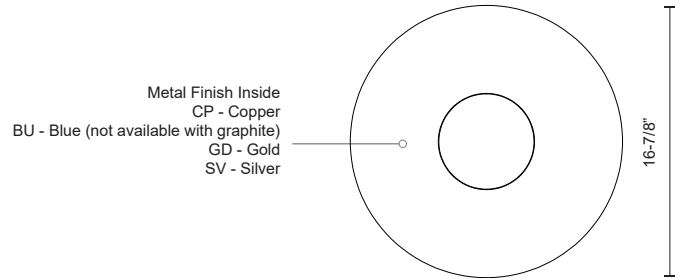

**HELENA
49117
PENDANTS**

PROJECT

DESCRIPTION

Single-lamp pendant with spun aluminum shade showcasing powder-coated finishes in contrasting hues. Exterior shade colors are graphite or white, with either silver, gold, copper or blue on the interior. Available in two sizes.

SPECIFICATION DETAILS

* For custom options, consult factory for details.

| | |
|---------------------------|---------------------------|
| Fixture Dimensions | D16-7/8" x H9-1/4" |
| Lamp Type | Incandescent, Medium Base |
| Bulbs Included | No |
| Wattage | 1 x 60W |
| Voltage | 120V |
| Shade Details | Spun Aluminum Shade |
| Adjustable | Yes |
| Wire Length | 120" Max |
| Wire Type | Color Matching SVT Cord |
| Location | Dry |
| Warranty | 5 Years |
| Canopy Dimensions | D4-3/4" x H3/8" |