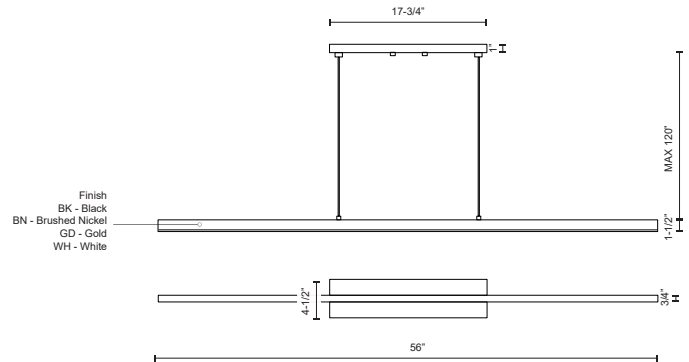

VEGA
LP10356
PENDANTS

PROJECT

DESCRIPTION

Slim state-of-the-art linear LED pendant brings sophistication to any room it is installed in. Available in brushed nickel, gold, black, and white metal finishes with full length linear frosted acrylic diffuser which when lit diffuses the light evenly below. Provided with our powerful 120V AC LED technology, Available in two different sizes and wall sconces, see series for more details.

LP10356-BN
Brushed Nickel

LP10356-BK
Black

LP10356-WH
White

LP10356-GD
Gold

SPECIFICATION DETAILS

* For custom options, consult factory for details.

Fixture Dimensions	L56" x W3/4" x H1-1/2"
Light Source	LED
Wattage	35W
Total Lumens	3000lm*
Delivered Lumens	BK-1313lm; BN-2009lm; GD-1935lm; WH-2209lm;
Voltage	120V
Color Temperature	3000K
CRI (Ra)	>90
Optional Color Temps	2700K - 5000K Available, Minimum Order Quantities Apply
LED Rated Life	50,000 hours
Dimming	100% - 10%, ELV Dimmer (Not Included)
Diffuser Details	White Acrylic Diffuser
Adjustable	Yes
Wire Length	120" Max
Wire Type	Clear SSL Wire
Location	Dry
Warranty	5 Years
Canopy Dimensions	L17-3/4" x W4-1/2" x H1"