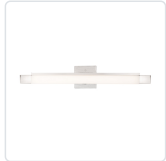

**DESCRIPTION**

With its bold rectilinear forms and asymmetrical design, the Soho vanity is reminiscent of a Cubist or Art Deco aesthetic. The extruded square diffuser and substantial end caps create one continuous bar emitting the LED light. Available in three curated finishes the multiple geometric forms of the light will augment the existing interior architecture.

VL13424-BN  
Brushed Nickel

VL13424-CH  
Chrome

VL13424-BK  
Black

**SPECIFICATION DETAILS**

\* For custom options, consult factory for details.

<b>Fixture Dimensions</b>	W27-1/2" x H4-1/2" x E2-1/2"
<b>Light Source</b>	LED
<b>Wattage</b>	30W
<b>Total Lumens</b>	2400lm
<b>Delivered Lumens</b>	BK-1800lm; BN-1896lm; CH-1923lm;
<b>Voltage</b>	120V
<b>Color Temperature</b>	3000K
<b>CRI (Ra)</b>	>90
<b>Optional Color Temps</b>	2700K - 5000K Available, Minimum Order Quantities Apply
<b>LED Rated Life</b>	50,000 hours
<b>Dimming</b>	100% - 10%, ELV Dimmer (Not Included)
<b>Diffuser Details</b>	White Acrylic Diffuser
<b>Location</b>	Damp
<b>Warranty</b>	5 Years
<b>ADA Compliant</b>	Yes
<b>Canopy Dimensions</b>	W4-1/2" x H4-1/2" x E5/8"