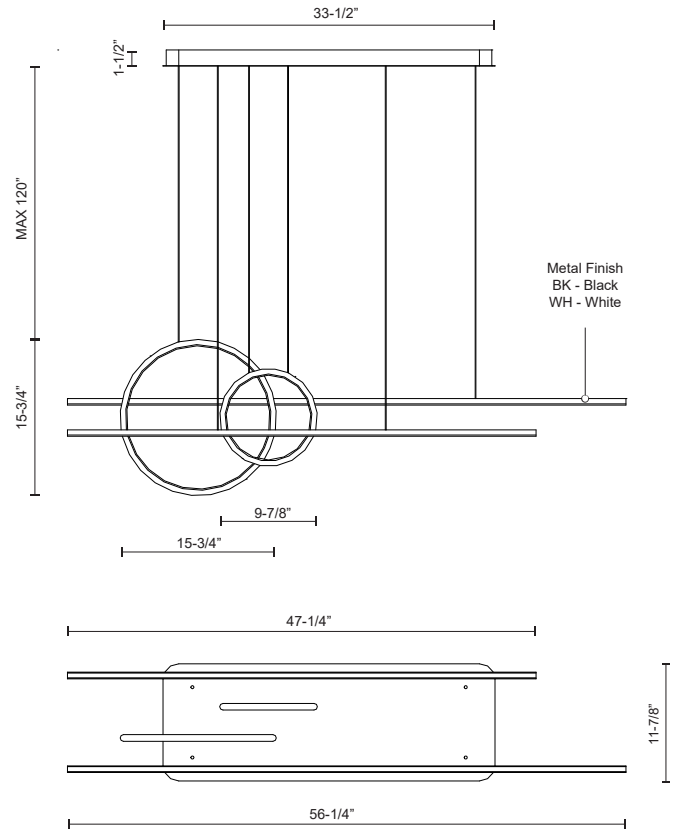

CHUTE CALYPSO MP14956

PENDANTS

PROJECT

MP14956-BK
Black

MP14956-WH
White

SPECIFICATION DETAILS

* For custom options, consult factory for details.

Fixture Dimensions	L56-1/4" x W-11-7/8" x H15-3/4"
Light Source	LED with DC Driver
Wattage	68W
Total Lumens	5460lm
Delivered Lumens	BK-3428lm; WH-4189lm;
Voltage	120V
Color Temperature	3000K
CRI (Ra)	90CRI
Optional Color Temps	2700K - 5000K Available, Minimum Order Quantities Apply
LED Rated Life	50,000 hours
Dimming	100% - 10%, TRIAC or ELV Dimmer (Not Included)
Diffuser Details	White Acrylic Diffuser
Adjustable	Yes
Wire Length	120" Max
Wire Type	Color Matching Coaxial Wire
Location	Dry
Warranty	5 Years
Canopy Dimensions	L33-1/2" x W11-7/8" x H1-1/2"

DESCRIPTION

Extruded aluminum cylinders and rings. Finely textured powder-coat finish. Rounded opal silicon diffusers. Up and down lights. Custom options available.

KUZCO

19054 28TH AVENUE
SURREY - BC V3Z 6M3
CANADA