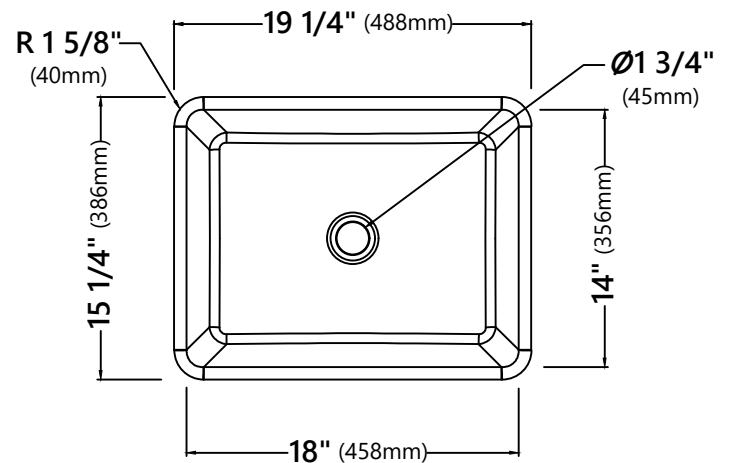

KCV-121

White Rectangular Ceramic Bathroom Sink

Sink Dimensions

Overall Dimensions: 19 1/4" x 15 1/4" x 5 3/8"

Bowl Dimensions: 18" x 14"

Sink Depth: 4 3/8"

Features

- Vitreous China
- Rectangular Vessel Sink
- 1 3/4" Drain Hole Size
- Without Overflow

Available Colors

- Gloss White

Optional Accessories

- Pop-Up Drain PU-10
- Grid Drain PU-12

CODES/STANDARDS:

Product Certification

cUPC
ADA

NOTE: Each sink may have a 3% dimension tolerance. Please measure the sink prior to installation.

Warranty

Kraus Limited Lifetime Warranty

see website for details www.kraususa.com