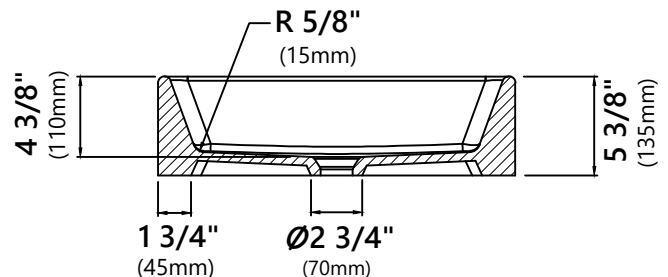

KCV-121

White Rectangular Ceramic Bathroom Sink

Sink Dimensions

Overall Dimensions: 19 1/4" x 15 1/4" x 5 3/8"

Bowl Dimensions: 18" x 14"

Sink Depth: 4 3/8"

Features

- Vitreous China
- Rectangular Vessel Sink
- 1 3/4" Drain Hole Size
- Without Overflow

Available Colors

- Gloss White

Optional Accessories

- Pop-Up Drain PU-10
- Grid Drain PU-12

CODES/STANDARDS:

Product Certification

cUPC
ADA

NOTE: Each sink may have a 3% dimension tolerance. Please measure the sink prior to installation.

Warranty

Kraus Limited Lifetime Warranty

see website for details www.kraususa.com