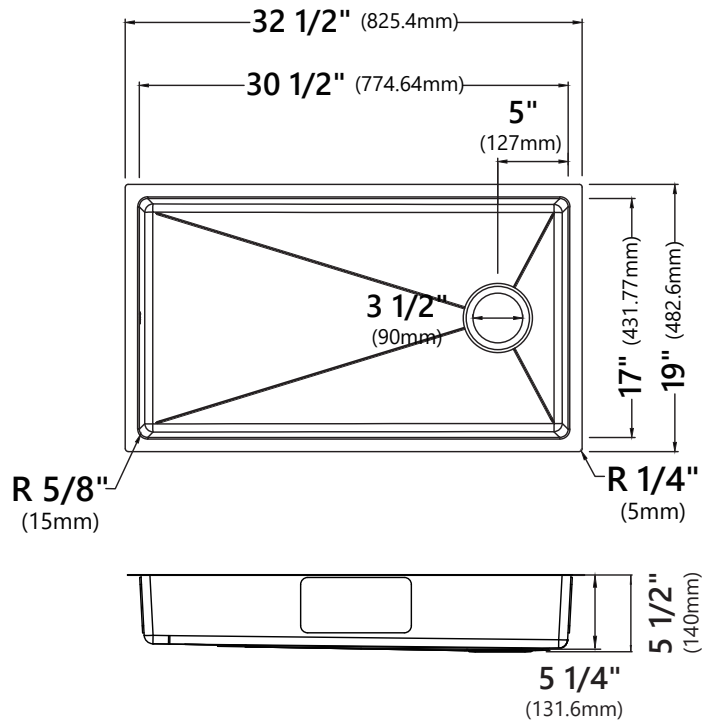

KHU640-33-5.5

33 Inch Undermount Single Bowl
Stainless Steel Kitchen Sink

Kräus®

SPECIFICATION SHEET

Sink Dimensions

Overall Dimensions: 32 1/2" x 19"

Bowl Dimensions: 30 1/2" x 17"

Bowl Depth: 5 1/4"

Features

- 18 Gauge Stainless Steel Construction
- Undermount Installation
- Single Bowl Sink
- Required Minimum Cabinet Size: 36" Left to Right, 21" Front to Back
- Right Off-Set Center Drain
- 3 1/2" Drain Opening
- NoiseDefend Undercoating and Sound Dampening Pads

Accessories Included

- Strainer ST-1
- Dish Grid KBG-640-33-ADA

CODES/STANDARDS:

Product Certification

cUPC (ASME A112.19.3/CSA B45.4)

ADA

Warranty

Kraus Limited Lifetime Warranty

see website for details www.kraususa.com