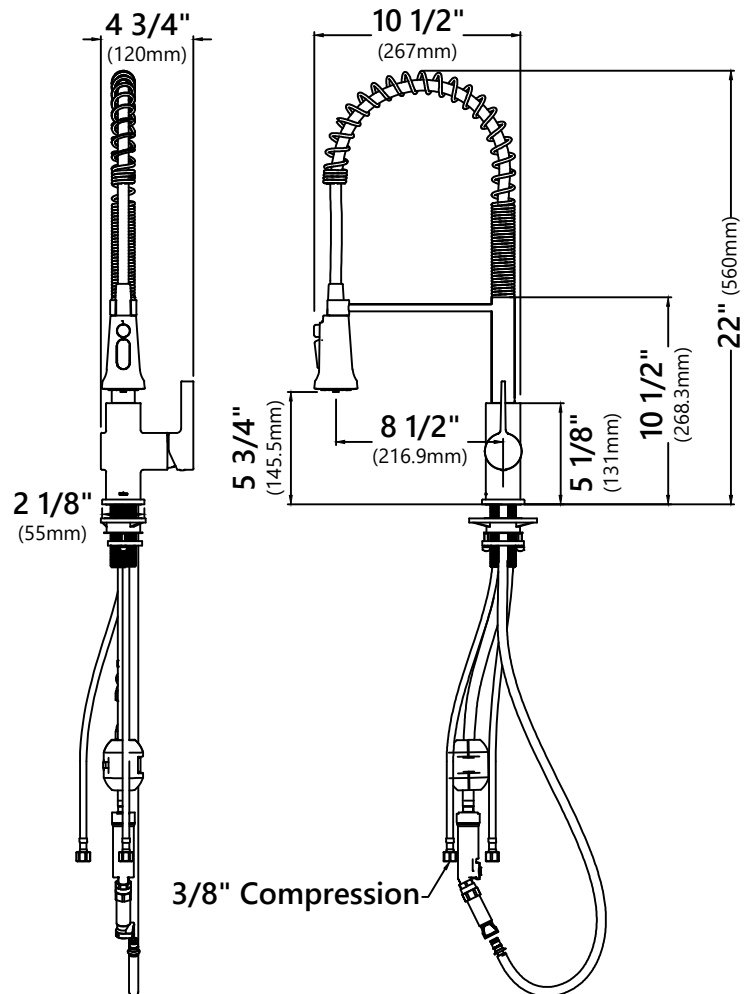

KFF-1691

Commercial Filter Faucet

Faucet Dimensions

Overall Height: 22"
Spout Height: 5 3/4"
Spout Reach: 8 1/2"

Features

- Non-air gap Filter Faucet
- Metal Construction
- Lead Free Brass Waterway
- Filtered Water Flow Rate: 1.0 gpm (3.79L/min) @ 60 psi
- Faucet Flow Rate: 1.8 gpm (6.8L/min) @ 60 psi
- 3 Function Sprayhead - Spray/Stream/Filter
- 35mm Ceramic Disk Cartridge
- 29 7/8" Integrated Nylon Waterlines
- Dome Shaped Screen Washer
- Quick Weight
- Connections 3/8" Compression
- 16" Hose Length
- Filter 3/8" Push In Water Supply Connection
- Max Deck Thickness: 1 7/8"
- TPI of aerator in the Sprayer - M24 x 1
- Fits Most Under-Counter Drinking Water Systems

Accessories Included

- Hex Wrench
- 1/4" Push In Water Supply Connection
- Aerator Key
- 3-Way Connector
- Weight

Available Finishes

- Spot Free Stainless Steel
- Matte Black
- Brushed Gold
- Chrome

CODES/STANDARDS:

Product Certification
ASME A112.18.1 / CSA B125.1
ADA compliant

NOTE: Some Kitchen Faucets that do not have a pull out or pull down sprayer may be connected to a portable dishwasher. Pull out and pull down faucets should never be connected to portable dishwashers because potential pressure fluctuations during washing cycles cause hose ruptures or leaks.

Warranty

Kraus Limited Lifetime Warranty
see website for details www.kraususa.com