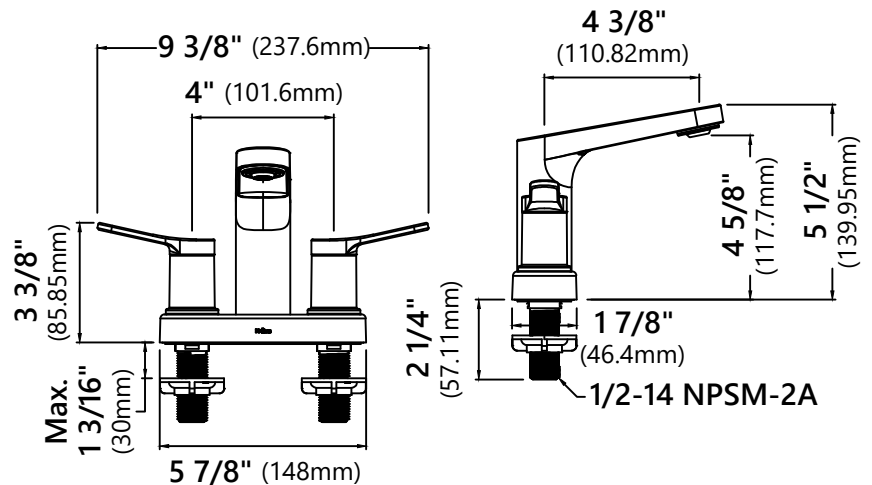

FUS-14102

Two Handle Basin Bathroom Faucet

Faucet Dimensions

- Overall Height: 5 1/2"
- Overall Width: 9 3/8"
- Spout Height: 4 5/8"
- Spout Reach: 4 3/8"

Features

- 4" Basin Faucet
- Metal Construction
- Lead Free Brass Waterway
- Flow Rate 1.2gpm (4.5L/min) @ 60 psi
- 20mm Cartridge
- 20 1/2" Flexible Nylon Waterlines
- Dome Shaped Screen Washer
- Adjustable Soft Touch Silicone Aerator
- Connections 3/8"
- Max Deck Thickness: 1 3/16"
- TPI of Aerator - M24*1

Accessories Included

- Pop-Up Drain
- Overflow Cap

Available Finishes

- Spot Free Brushed Brass
- Spot Free Brushed Nickel
- Chrome
- Matte Black
- Spot Free Brushed Brass/Matte Black
- Spot Free Brushed Nickel/Matte Black

CODES/STANDARDS:

Product Certification
ASME A112.18.1/CSA B125.1
ADA compliant