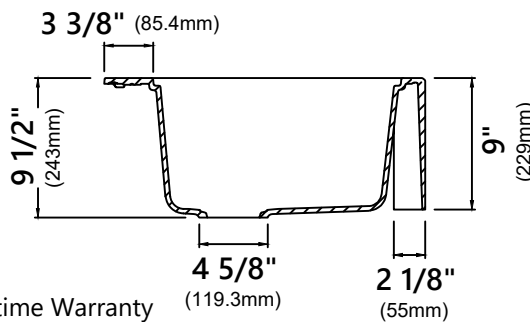

Note: Although Kraus quartz composite sinks are highly heat resistant, placing hot items right from the stove or oven directly into the sink may cause surface discoloration. Consider using a trivet or rolling mat for extremely hot items to avoid potential heat damage.

Note: It is not recommended to install this sink with a negative reveal. Doing so will prohibit the use of any workstation accessories as they will not fit.