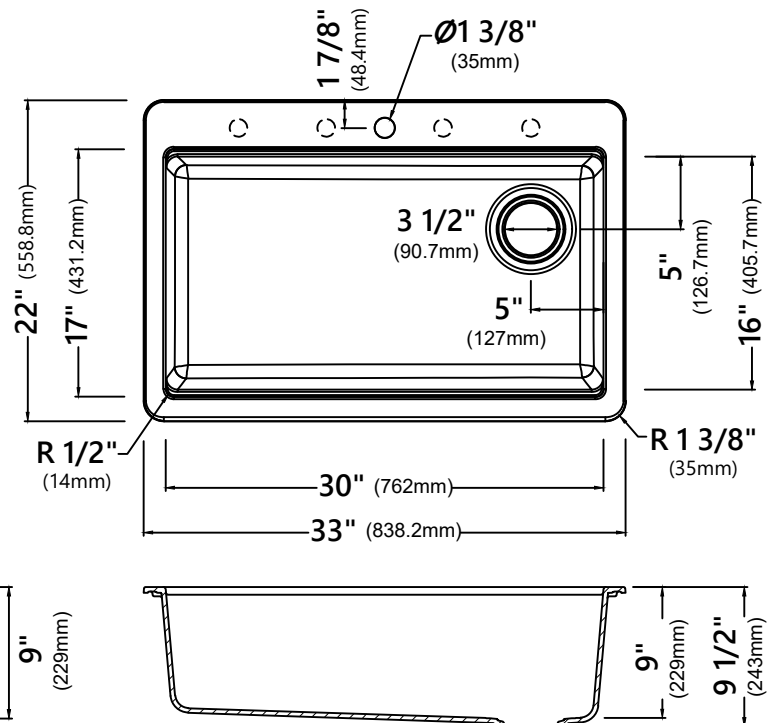

Note: Although Kraus quartz composite sinks are highly heat resistant, placing hot items right from the stove or oven directly into the sink may cause surface discoloration. Consider using a trivet or rolling mat for extremely hot items to avoid potential heat damage.

Note: It is not recommended to install this sink with a negative reveal. Doing so will prohibit the use of any workstation accessories as they will not fit.