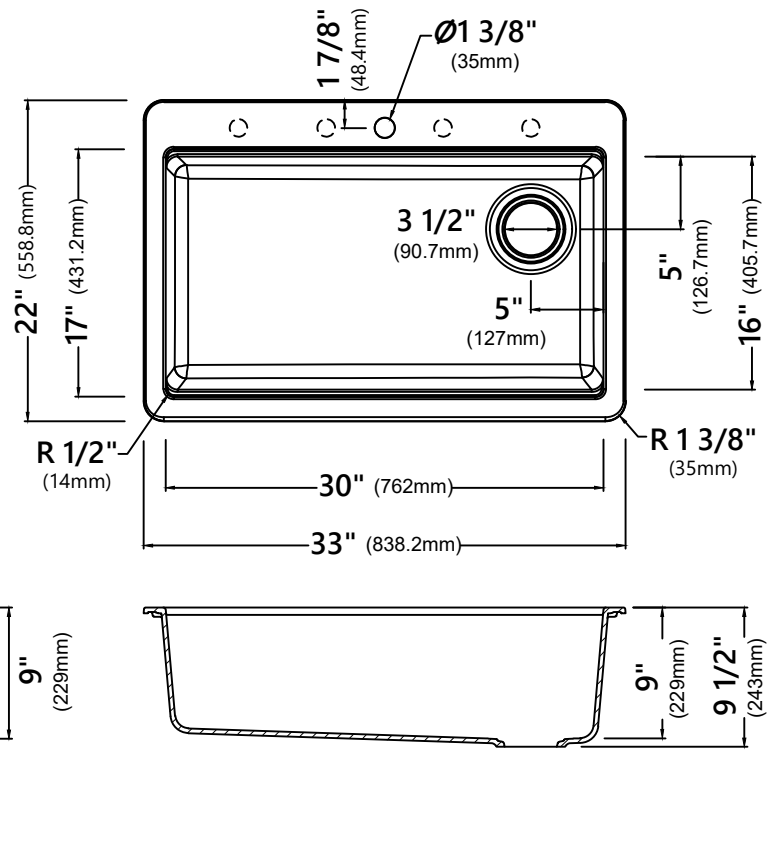

KGTF1-33

33 Inch Top Mount Retrofit Farmhouse Workstation Single Bowl Granite Kitchen Sink

Kräus®

SPECIFICATION SHEET

Sink Dimensions

Overall Dimensions: 33" x 22"

Bowl Dimensions: 30" x 16"

Bowl Depth: 9"

Features

- Quartz Composite Construction
- Retrofit Farmhouse Single Bowl Sink
- Required Minimum Cabinet Size: 36" Left to Right, 24" Front to Back
- Rear Off-Set Drain
- 3 1/2" Drain Opening

Available Colors

- White

Accessories Included

- Cutting Board KCB-WS103AC
- Strainer PST1-WH

CODES/STANDARDS:

Product Certification

cUPC CSA B45.5/IAPMO Z124

Note: Although Kraus quartz composite sinks are highly heat resistant, placing hot items right from the stove or oven directly into the sink may cause surface discoloration. Consider using a trivet or rolling mat for extremely hot items to avoid potential heat damage.

Note: It is not recommended to install this sink with a negative reveal. Doing so will prohibit the use of any workstation accessories as they will not fit.

Warranty

Kraus Limited Lifetime Warranty

see website for details www.kraususa.com

Kraus USA Plumbing LLC Customer Service
1.800.775.0703 | customerservice@kraususa.com

REV. October 7, 2024