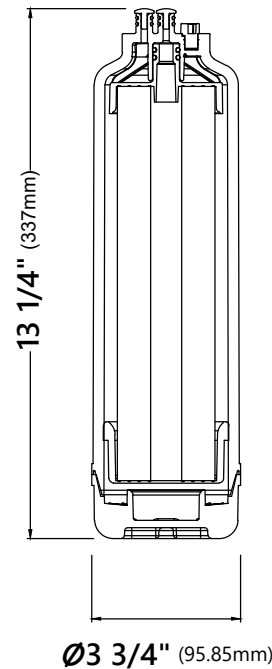

FC-101

Filter Combo

Filter Dimensions

Overall Dimensions: 3 3/4" x 3 3/4" x 13 1/4"

Features

- Compatible with the FS-1001 and FS-1000 Filtration Systems
- Filter cartridge housing is made from 100% recycled ocean-bound plastics
- Reduces lead, select pharmaceuticals, select VOCs, chlorine taste and odor and other impurities
- Filters can be replaced based on usage, not time unlike other Filtration Systems
- Easy Twist & Lock Install and Replacement

Included

- Polypropylene Cartridge
- Carbon Block Cartridge

Certifications

Lead Free, Mass, and IOWA, CEC,
Drinking Water - Aesthetic (Filter),
Drinking Water - Compounds (Filter),
Water Treatment - Health (Filter)

Warranty

Kraus One Year Limited Warranty
see website for details www.kraususa.com