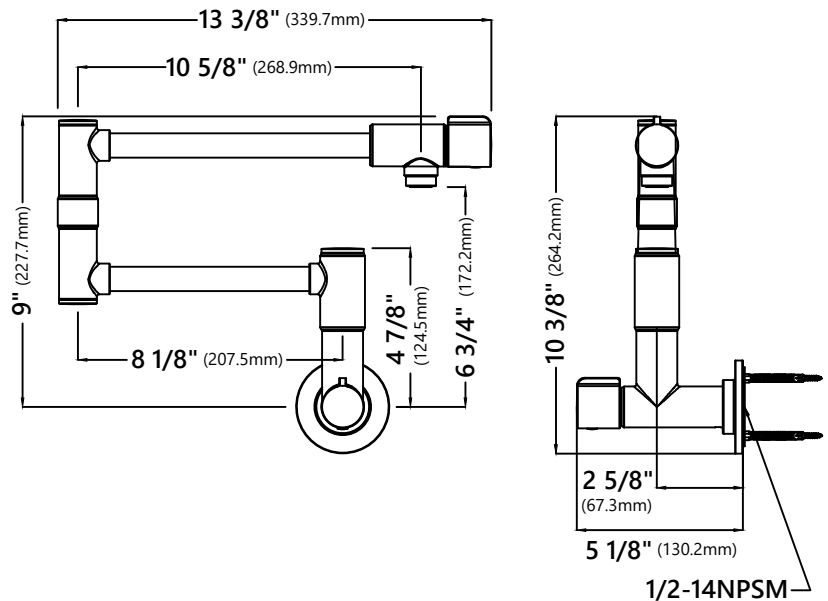

KPF-5003

Wall Mounted Pot Filler Kitchen Faucet

Faucet Dimensions

Faucet Height: 10 3/8"

Faucet Length: 13 3/8"

Faucet Width: 5 1/8"

Features

- Pot Filler Faucet
- Brass Construction
- Adds the convenience of filling your pots with water while on your stove or cooktop
- Simple on and off with a quarter turn of the handle
- Dual joint offers complete positional control and flexibility
- Connects to Cold Water Supply Only
- Retracts completely when not in use to save space
- Generous spout reach provides easy access to every stove burner
- Flow Rate: 4.0 gpm (15.14L/min) @ 60 psi
- 1 Hole Installation

Accessories Included

- Mounting Hardware

Available Finishes

- Matte Black
- Brushed Brass
- Spot Free Antique Champagne Bronze
- Spot Free Stainless Steel

CODES/STANDARDS:

Product Certification

ASME A112.18.1/CSA B125.1

ADA compliant

Warranty

Kraus Limited Lifetime Warranty

see website for details www.kraususa.com