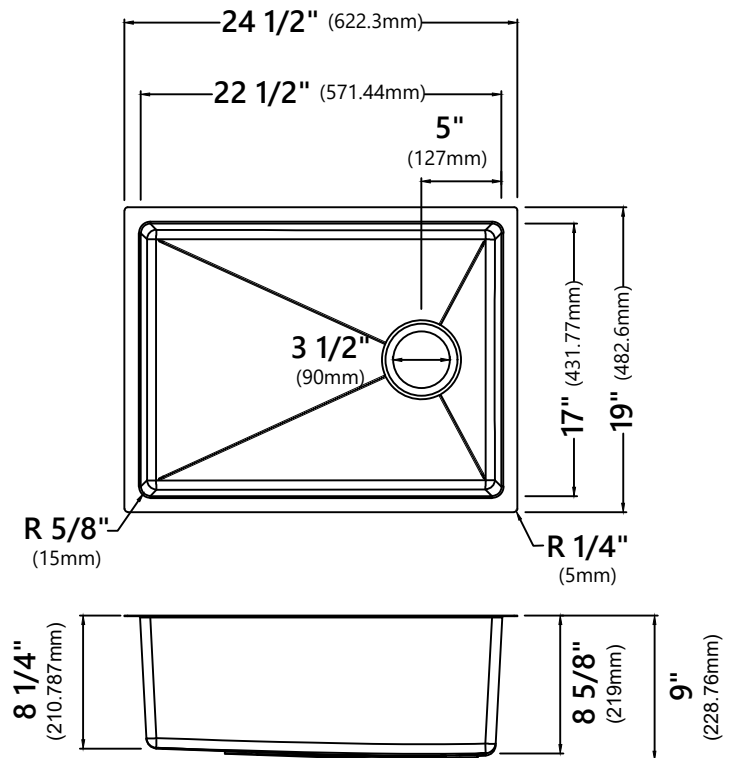

KHU641-25

25 Inch Undermount Single Bowl
Stainless Steel Kitchen Sink

Kräus®

SPECIFICATION SHEET

Sink Dimensions

Overall Dimensions: 24 1/2" x 19"

Bowl Dimensions: 22 1/2" x 17"

Bowl Depth: 8 5/8"

Features

- 18 Gauge Stainless Steel Construction
- Undermount Installation
- Single Bowl Sink
- Required Minimum Cabinet Size: 27" Left to Right, 24" Front to Back
- Off-Set Drain
- 3 1/2" Drain Opening
- NoiseDefend Undercoating and Sound Dampening Pads

Accessories Included

- Strainer ST-1
- Bottom Grid KBG-641-25

CODES/STANDARDS:

Product Certification

cUPC (ASME A112.19.3/CSA B45.4)

Warranty

Kraus Limited Lifetime Warranty

see website for details www.kraususa.com