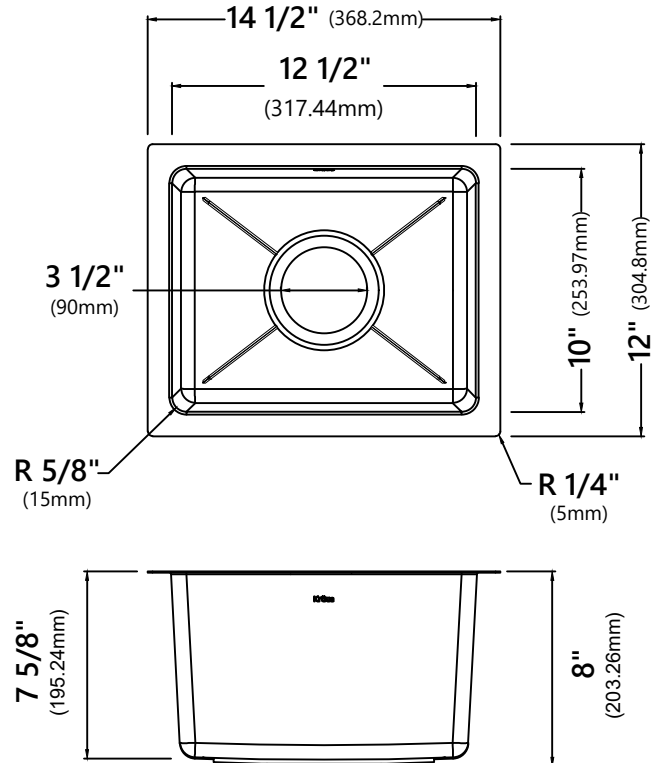

KHU631-15

15 Inch Undermount Single Bowl
Stainless Steel Kitchen Sink

Kräus®

SPECIFICATION SHEET

Sink Dimensions

Overall Dimensions: 14 1/2" x 12"

Bowl Dimensions: 12 1/2" x 10"

Bowl Depth: 7 5/8"

Features

- 18 Gauge Stainless Steel Construction
- Undermount Installation
- Single Bowl Sink
- Required Minimum Cabinet Size: 18" Left to Right, 15" Front to Back
- Center Set Drain
- 3 1/2" Drain Opening
- NoiseDefend Undercoating and Sound Dampening Pads

Accessories Included

- Strainer ST-1
- Bottom Grid KBG-631-15

CODES/STANDARDS:

Product Certification

cUPC (ASME A112.19.3/CSA B45.4)

Warranty

Kraus Limited Lifetime Warranty

see website for details www.kraususa.com