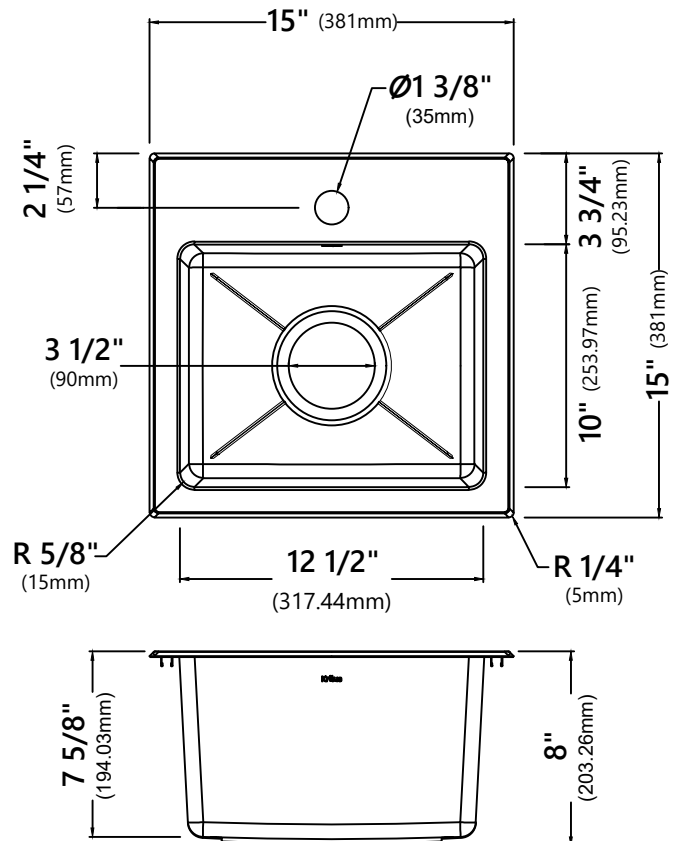

KHT631-15

15 Inch Top Mount Single Bowl Stainless Steel Bar Kitchen Sink

Kräus®

SPECIFICATION SHEET

Sink Dimensions

Overall Dimensions: 15" x 15"

Bowl Dimensions: 12 1/2" x 10"

Bowl Depth: 7 5/8"

Features

- 18 Gauge Stainless Steel Construction
- Top Mount Installation
- Single Bowl Sink
- Required Minimum Cabinet Size: 18" Left to Right, 18" Front to Back
- Center Set Drain
- 3 1/2" Drain Opening
- NoiseDefend Undercoating and Sound Dampening Pads

Accessories Included

- Strainer ST-1
- Bottom Grid KBG-631-15

CODES/STANDARDS:

Product Certification

cUPC (ASME A112.19.3/CSA B45.4)

Warranty

Kraus Limited Lifetime Warranty

see website for details www.kraususa.com