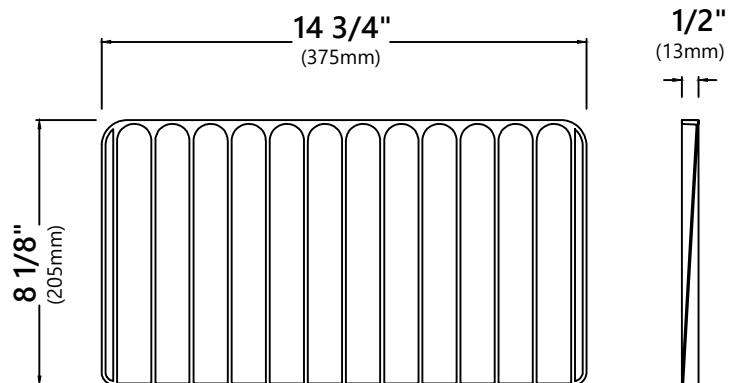

KDM-10

Multipurpose Drying Mat

Drying Mat Dimensions

Overall Dimensions: 14 3/4" x 8 1/8" x 1/2"

Features

- Multi-Purpose dish drying rack
- Can be placed on your counter or within your sink to dry off your dishes
- Raised, angled and silicone ribs draw water into your sink and away from your dishes
- Unique Design holds dishes flat regardless of where they are placed on the mat
- 100% Food-Safe Silicone Coating: BPA-free and FDA approved
- Heat-Resistant up to 400°F
- Rolls up into a compact cylinder
- Easy to Clean: Simply rinse it off right in the sink

Available Colors

- Black
- Brown
- Dark Blue
- Dark Grey
- Light Grey

Warranty

Kraus One Year Limited Warranty
see website for details www.kraususa.com

KDM-05

Soap Drying Mat

Drying Mat Dimensions

Overall Dimensions: 4 1/2" x 3 1/8" x 3/8"

Features

- Soap tray: perfect for use by the kitchen sink, bathroom sink, or shower, this soap holder is the perfect place for a bar of soap
- Modern design: the modern design of the soap mat coordinates with the kdm-10 dish drying mat. It is made of sleek, modern silicone material and is available in multiple colors
- Self-draining: this tray self-drains in order to remove excess water to maintain a dry, clean appearance and keep your soap lasting longer
- Raised, angled, silicone ribs to draw water into your sink or tub and removes the build up of soap scum and the need to clean as frequently
- Unique design holds your bar of soap flat regardless of where they are placed on the mat
- Can also be used with small accessories – jewelry, glasses, sponges, razors, etc.
- Tray doesn't take up much room on the counter, allowing it to fit in tiny spaces
- Perfect size for use when traveling
- 100% food-safe silicone coating: BPA-free and FDA approved
- Heat-resistant up to 400°F
- Easy to clean: simply rinse it off right in the sink