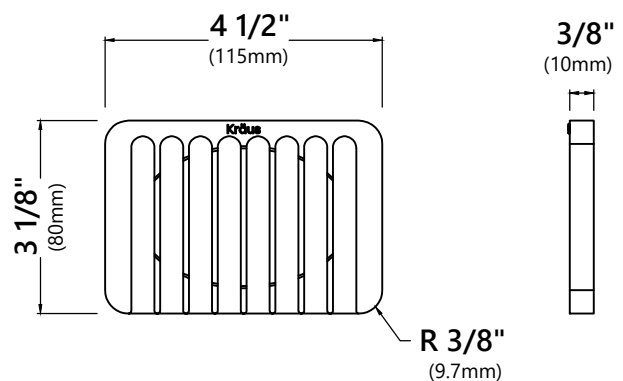

KDM-05

Soap Drying Mat

Drying Mat Dimensions

Overall Dimensions: 4 1/2" x 3 1/8" x 3/8"

Features

- Soap tray: perfect for use by the kitchen sink, bathroom sink, or shower, this soap holder is the perfect place for a bar of soap
- Modern design: the modern design of the soap mat coordinates with the kdm-10 dish drying mat. It is made of sleek, modern silicone material and is available in multiple colors
- Self-draining: this tray self-drains in order to remove excess water to maintain a dry, clean appearance and keep your soap lasting longer
- Raised, angled, silicone ribs to draw water into your sink or tub and removes the build up of soap scum and the need to clean as frequently
- Unique design holds your bar of soap flat regardless of where they are placed on the mat
- Can also be used with small accessories – jewelry, glasses, sponges, razors, etc.
- Tray doesn't take up much room on the counter, allowing it to fit in tiny spaces
- Perfect size for use when traveling
- 100% food-safe silicone coating: BPA-free and FDA approved
- Heat-resistant up to 400°F
- Easy to clean: simply rinse it off right in the sink

Available Colors

- Black
- Brown
- Dark Blue
- Dark Grey
- Light Grey

Warranty

Kraus One Year Limited Warranty

see website for details www.kraususa.com