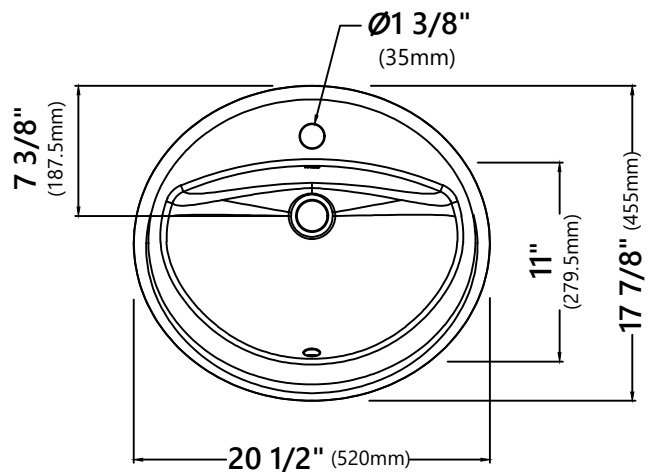

KCT-100

White Oval Ceramic Bathroom Sink

Sink Dimensions

Overall Dimensions: 20 1/2" x 17 7/8" x 7 1/2"

Bowl Dimensions: 16 3/8" x 11"

Bowl Depth: 5 1/2"

Features

- Vitreous China
- Oval Top Mount Sink
- 1 3/4" Drain Hole Size
- With Overflow

Available Colors

- Gloss White

Accessories Included

- Cut Out Template

Optional Accessories

- Pop-Up Drain PU-11

CODES/STANDARDS:

Product Certification

cUPC

ADA

NOTE: Each sink may have a 3% dimension tolerance. Please measure the sink prior to installation.

Warranty

Kraus Limited Lifetime Warranty

see website for details www.kraususa.com