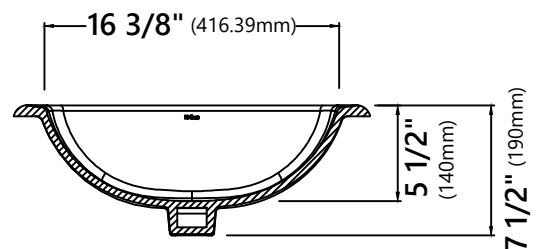

KCT-100

White Oval Ceramic Bathroom Sink

Sink Dimensions

Overall Dimensions: 20 1/2" x 17 7/8" x 7 1/2"

Bowl Dimensions: 16 3/8" x 11"

Bowl Depth: 5 1/2"

Features

- Vitreous China
- Oval Top Mount Sink
- 1 3/4" Drain Hole Size
- With Overflow

cUPC

ADA

NOTE: Each sink may have a 3% dimension tolerance. Please measure the sink prior to installation.

Warranty

Kraus Limited Lifetime Warranty

see website for details www.kraususa.com