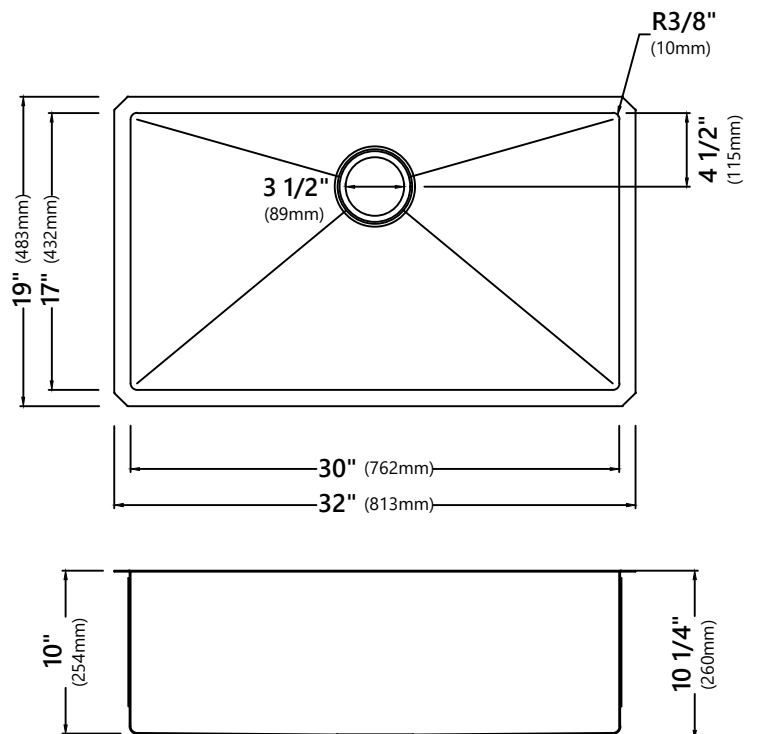

KHU100-32

32 Inch Undermount Single Bowl Stainless Steel Kitchen Sink

Kräus®

SPECIFICATION SHEET

Sink Dimensions

Overall Dimensions: 32" x 19"

Bowl Dimensions: 30" x 17"

Sink Depth: 10"

Features

- 16 Gauge Stainless Steel Construction
- Single Bowl Undermount Handmade Sink
- Required Minimum Cabinet Size: 36" Left to Right, 24" Front to Back
- Rear Center-Set Drain
- 3 1/2" Drain Opening
- NoiseDefend Undercoating and Sound Dampening Pads

Accessories Included

- Basket Strainer BST-1
- Bottom Grid KBG-100-32
- Cut-Out Template
- Mounting Hardware
- Towel

CODES/STANDARDS:

Product Certification

cUPC (ASME A112.19.3/CSA B45.4)

Warranty

Kraus Limited Lifetime Warranty

see website for details www.kraususa.com