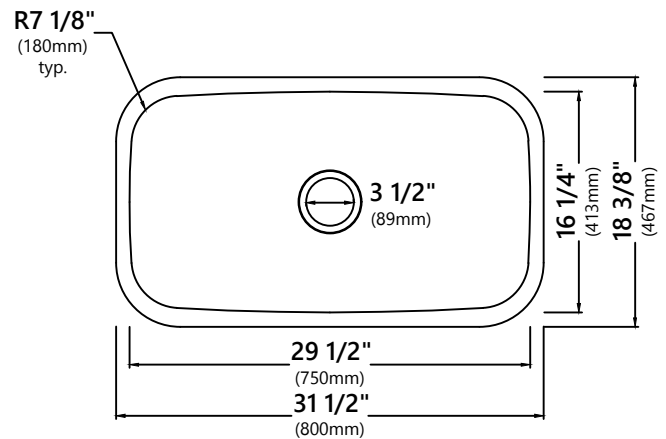

KBU14

31 1/2 Inch Undermount Single Bowl Stainless Steel Kitchen Sink

Kräus®

SPECIFICATION SHEET

Sink Dimensions

Overall Dimensions: 31 1/2" x 18 3/8"

Bowl Dimensions: 29 1/2" x 16 1/4"

Sink Depth: 9 7/8"

Features

- 16 Gauge Stainless Steel Construction
- Single Bowl Undermount Pressed Sink
- Required Minimum Cabinet Size: 36" Left to Right, 24" Front to Back
- Center-Set Drain
- 3 1/2" Drain Opening
- NoiseDefend Undercoating and Sound Dampening Pads

Accessories Included

- Basket Strainer BST-1
- Bottom Grid KBG-14
- Cut-Out Template
- Mounting Hardware
- Towel

CODES/STANDARDS:

Product Certification

cUPC (ASME A112.19.3/CSA B45.4)

Warranty

Kraus Limited Lifetime Warranty

see website for details www.kraususa.com

Kraus USA Customer Service

1.800.775.0703 | customerservice@kraususa.com

REV. December 3, 2019