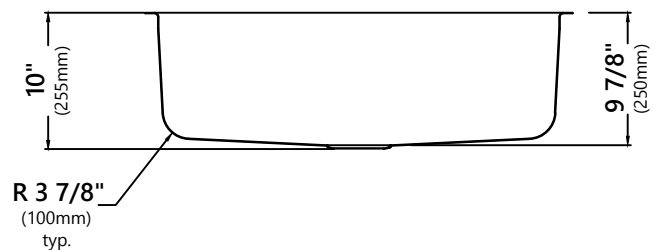

KBU14

31 1/2 Inch Undermount Single Bowl Stainless Steel Kitchen Sink

Kräus®

SPECIFICATION SHEET

Sink Dimensions

Overall Dimensions: 31 1/2" x 18 3/8"

Bowl Dimensions: 29 1/2" x 16 1/4"

Sink Depth: 9 7/8"

Features

- 16 Gauge Stainless Steel Construction
- Single Bowl Undermount Pressed Sink
- Required Minimum Cabinet Size: 36" Left to Right, 24" Front to Back
- Center-Set Drain
- 3 1/2" Drain Opening
- NoiseDefend Undercoating and Sound Dampening Pads

Accessories Included

- Basket Strainer BST-1
- Bottom Grid KBG-14
- Cut-Out Template
- Mounting Hardware
- Towel

CODES/STANDARDS:

Product Certification

cUPC (ASME A112.19.3/CSA B45.4)

Warranty

Kraus Limited Lifetime Warranty

see website for details www.kraususa.com

Kraus USA Customer Service

1.800.775.0703 | customerservice@kraususa.com

REV. December 3, 2019