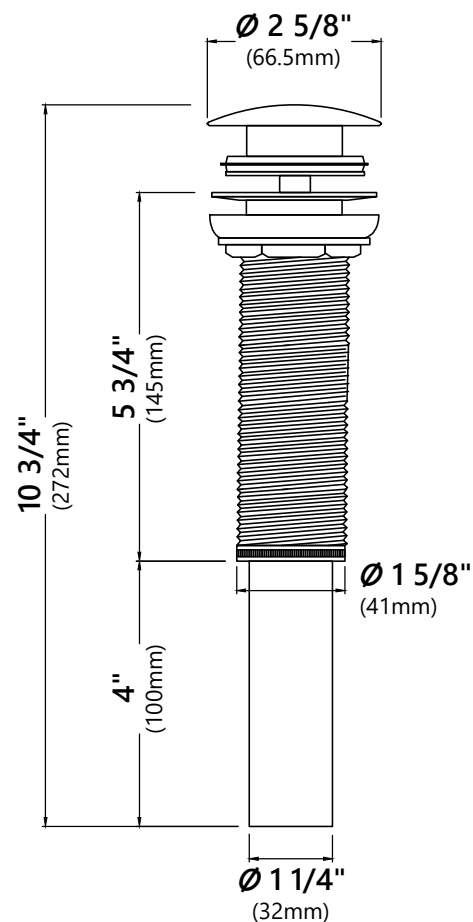

PU-L10

Pop Up Drain w/o Overflow

Pop Up Dimensions

Dimensions: 10 3/4" x Ø 2 5/8"

Features

- Metal Construction
- Connection 1 1/4"
- Designed to Use w/ Above-Counter Vessel Sinks without overflow
- Fits Standard 1 3/4" Drain Opening

Available Colors

- Satin Nickel
- Oil Rubbed Bronze
- Chrome
- Brushed Gold
- Matte Black
- Spot Free Stainless Steel

CODES/STANDARDS:

Product Certification
cUPC

Warranty

Kraus 1 Year Limited Warranty

see website for details www.kraususa.com