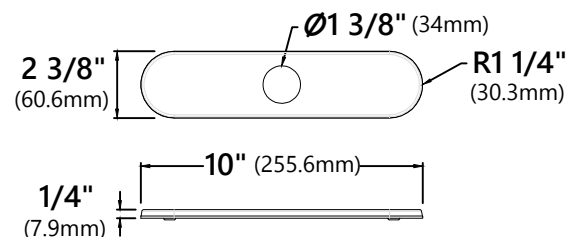

Accessories Included

- *Deck Plate
- Hex Wrench
- 2.2 gpm Flow Restrictor

Available Finishes

- Spot Free all-Brite™ Stainless Steel
- Brushed Gold
- Matte Black/Brushed Gold
- Matte Black/Black Stainless
- Antique Brass
- Spot Free Antique Champagne Bronze/Matte Black
- Spot Free Antique Champagne Bronze

CODES/STANDARDS:

Product Certification

cUPC (ASME A112.18.1/CSA B125.1)
NSF/ANSI Standard 61 and 372 certified by IAPMO
MASS, CEC, DOE, ADA

NOTE: Some Kitchen Faucets that do not have a pull out or pull down sprayer may be connected to a portable dishwasher. Pull out and pull down faucets should never be connected to portable dishwashers because potential pressure fluctuations during washing cycles cause hose ruptures or leaks.

Warranty

Kraus Limited Lifetime Warranty
see website for details www.kraususa.com

Kraus USA Customer Service

1.800.775.0703 | customerservice@kraususa.com

* Optional Deck Plate