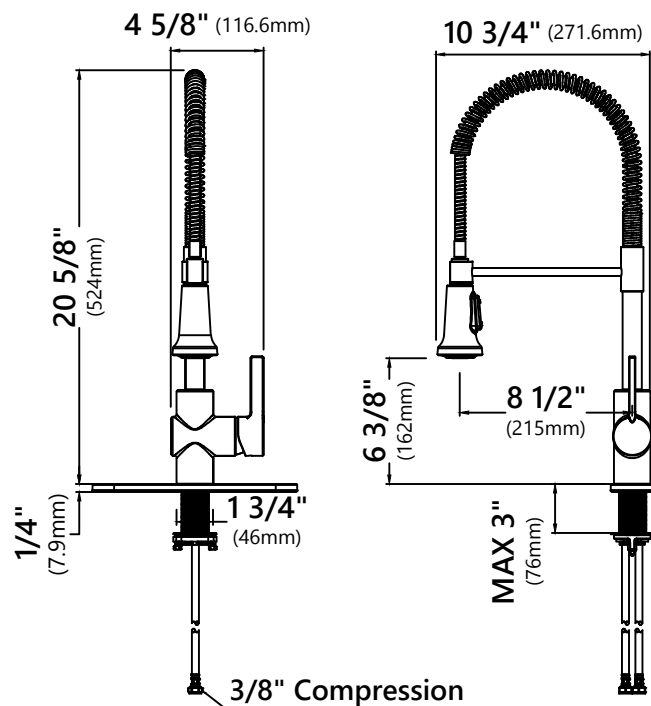

Accessories Included

- *Deck Plate
- Hex Wrench
- 2.2 gpm Flow Restrictor

Available Finishes

- Spot Free all-Brite™ Stainless Steel
- Brushed Gold
- Matte Black/Brushed Gold
- Matte Black/Black Stainless
- Antique Brass
- Spot Free Antique Champagne Bronze/Matte Black
- Spot Free Antique Champagne Bronze

CODES/STANDARDS:

Product Certification

cUPC (ASME A112.18.1/CSA B125.1)
NSF/ANSI Standard 61 and 372 certified by IAPMO
MASS, CEC, DOE, ADA

NOTE: Some Kitchen Faucets that do not have a pull out or pull down sprayer may be connected to a portable dishwasher. Pull out and pull down faucets should never be connected to portable dishwashers because potential pressure fluctuations during washing cycles cause hose ruptures or leaks.

Warranty

Kraus Limited Lifetime Warranty
see website for details www.kraususa.com

Kraus USA Customer Service

1.800.775.0703 | customerservice@kraususa.com

* Optional Deck Plate