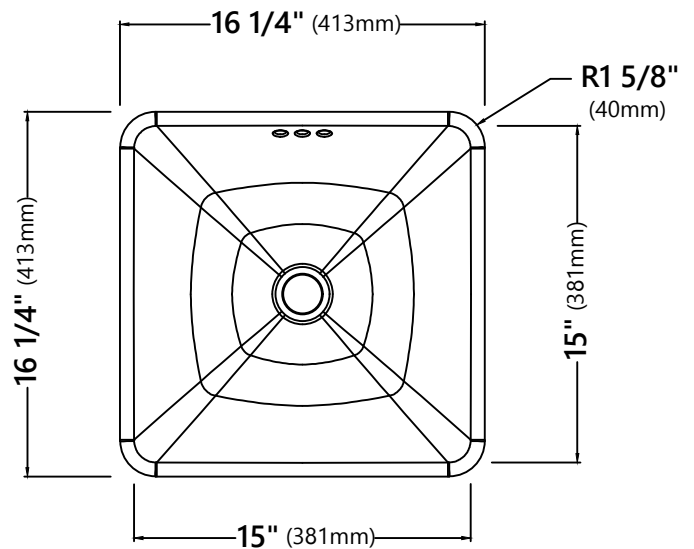

KCR-281

White Ceramic Square Semi-Recessed
Bathroom Sink with Overflow

Kräus®

SPECIFICATION SHEET

Sink Dimensions

Overall Dimensions: 16 1/4" x 16 1/4" x 6 3/4"

Bowl Dimensions: 15" x 15"

Sink Depth: 4 3/4"

Features

- Vitreous China
- Semi Recessed Sink
- 1 3/4" Drain Hole Size
- With Overflow

Available Colors

- Gloss White

Accessories Included

- Template

Optional Accessories

- Pop-Up Drain PU-11 & PU-16

CODES/STANDARDS:

Product Certification

cUPC

ADA

Warranty

Kraus Limited Lifetime Warranty

see website for details www.kraususa.com