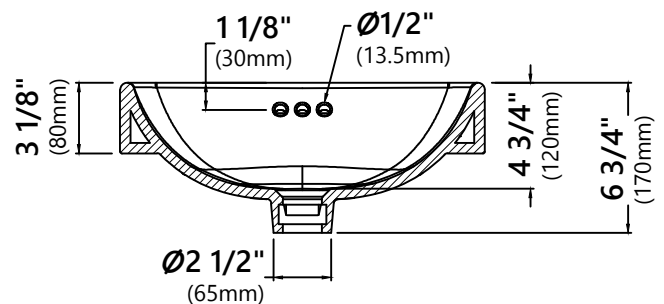

KCR-281

White Ceramic Square Semi-Recessed
Bathroom Sink with Overflow

Kräus®

SPECIFICATION SHEET

Sink Dimensions

Overall Dimensions: 16 1/4" x 16 1/4" x 6 3/4"

Bowl Dimensions: 15" x 15"

Sink Depth: 4 3/4"

Features

- Vitreous China
- Semi Recessed Sink
- 1 3/4" Drain Hole Size
- With Overflow

Available Colors

- Gloss White

Accessories Included

- Template

Optional Accessories

- Pop-Up Drain PU-11 & PU-16

CODES/STANDARDS:

Product Certification

cUPC

ADA

Warranty

Kraus Limited Lifetime Warranty

see website for details www.kraususa.com