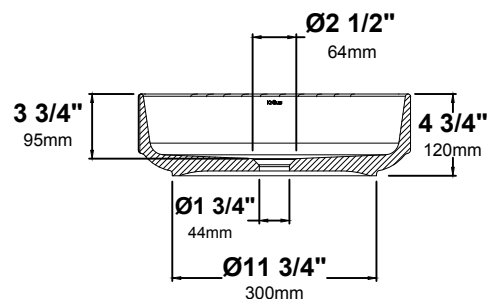

FEATURES

- Vitreous China
- Round Vessel Sink
- Without Overflow
- 1 3/4" Drain Hole Size
- 15 3/4" x 4 3/4"

OPTIONAL ACCESSORIES

- Pop-Up Drain: PU-20

CODES/STANDARDS:

CSA B45.11
 IAPMO Z401
 ADA Compliant

KRAUS LIMITED LIFETIME WARRANTY

See website for details www.kraususa.com

AVAILABLE COLORS

Glossy White

NOMINAL DIMENSIONS

Sink Diameter	Sink Height	Drain
15 3/4"	4 3/4"	1 3/4"

TOP VIEW

FRONT VIEW