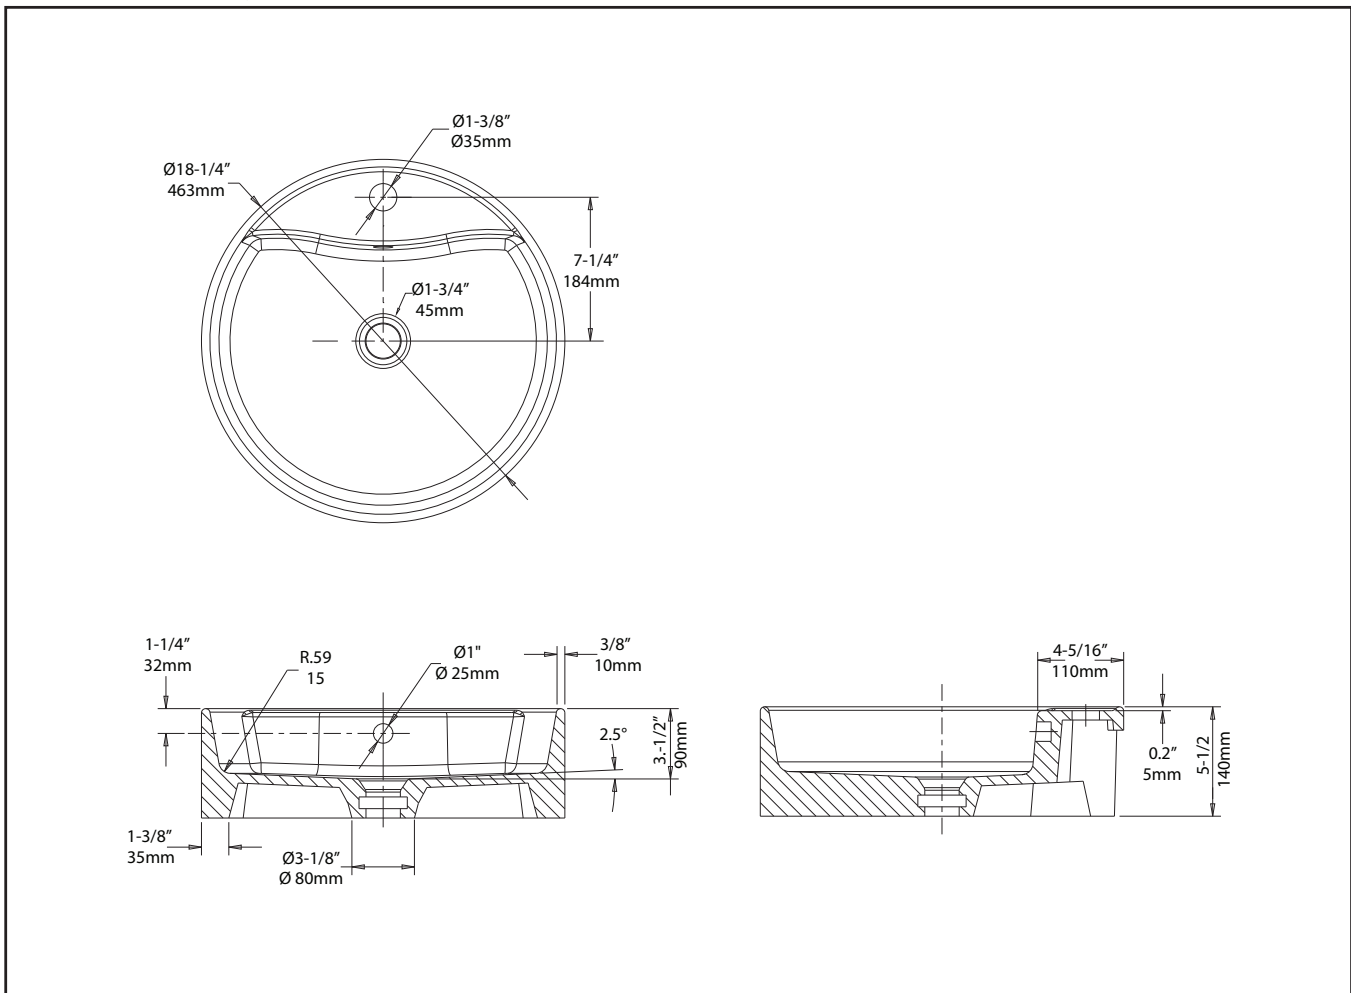

KCV-142

White Round Ceramic Bathroom Sink

Kräus®

SPECIFICATION SHEET

Material

Vitreous China

Installation Type

Vessel

Bowl Shape

Round

Drain

Type: W/ Overflow

Drain Hole Size: 1 3/4"

Dimensions

18 1/4" x 5 1/2"

Optional Accessories

Pop-Up Drain: PU-11/PU-16

P-Traps: PT-50

Kraus Limited Lifetime Warranty: See website for details www.kraususa.com

1.800.775.0703 / customerservice@kraususa.com